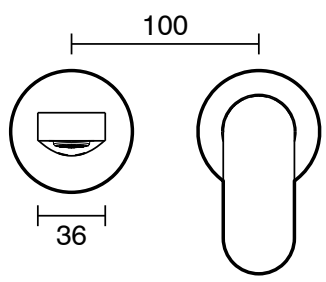

Mizu Soothe MK2 Wall Basin/Bath Mix 2Pc Trimset Brushed Brass (6 Star)

2265856

SPECIFICATIONS

Recommended Use	Domestic;Commercial;Hotel
Colour Category	Brass
Colour Finish	Brushed Brass
Primary Material	Lead Free Brass
Hot Water Unit Suitability	Storage Tank;Continuous Flow

WARRANTY

Warranty - Domestic Use (Years)	10
Spare Parts & Labour (Years)	1

Please refer to Warranty Page for full Terms and Conditions

Dimensions are nominal measurements only.

CLEANING RECOMMENDATIONS:

We recommend the use of soapy water or approved cleaners. This product should not be cleaned with abrasive materials. Damage caused by any improper treatment is not covered by the product warranty. Refer to Warranty Conditions

Disclaimer: Products in this specification manual must by regulation be installed by licensed and registered trade people. The manufacturer/distributor reserves the right to vary specifications or delete models from their range without prior notification. Dimensions are nominal measurements only. Dimensions and set-outs listed are correct at time of publication however the manufacturer/distributor takes no responsibility for printing errors.

Published 19/11/2024

To see the complete Mizu range go to www.reece.com.au