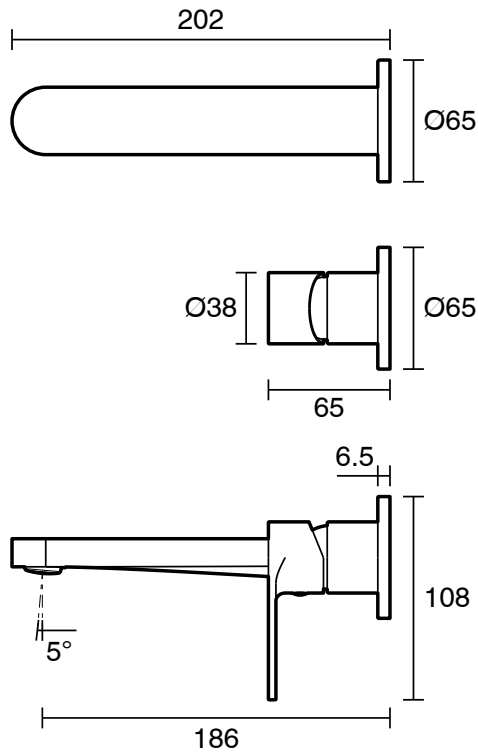

Mizu Soothe MK2 Wall Basin/Bath Mix 2Pc Trimset Brushed Brass (6 Star)

2265856

SPECIFICATIONS

Recommended Use	Domestic;Commercial;Hotel
Colour Category	Brass
Colour Finish	Brushed Brass
Primary Material	Lead Free Brass
Hot Water Unit Suitability	Storage Tank;Continuous Flow

WARRANTY

Warranty - Domestic Use (Years)	10
Spare Parts & Labour (Years)	1

Please refer to Warranty Page for full Terms and Conditions

Dimensions are nominal measurements only.

CLEANING RECOMMENDATIONS:

We recommend the use of soapy water or approved cleaners. This product should not be cleaned with abrasive materials. Damage caused by any improper treatment is not covered by the product warranty. Refer to Warranty Conditions

Disclaimer: Products in this specification manual must by regulation be installed by licensed and registered trade people. The manufacturer/distributor reserves the right to vary specifications or delete models from their range without prior notification. Dimensions are nominal measurements only. Dimensions and set-outs listed are correct at time of publication however the manufacturer/distributor takes no responsibility for printing errors.

Published 19/11/2024

To see the complete Mizu range go to www.reece.com.au