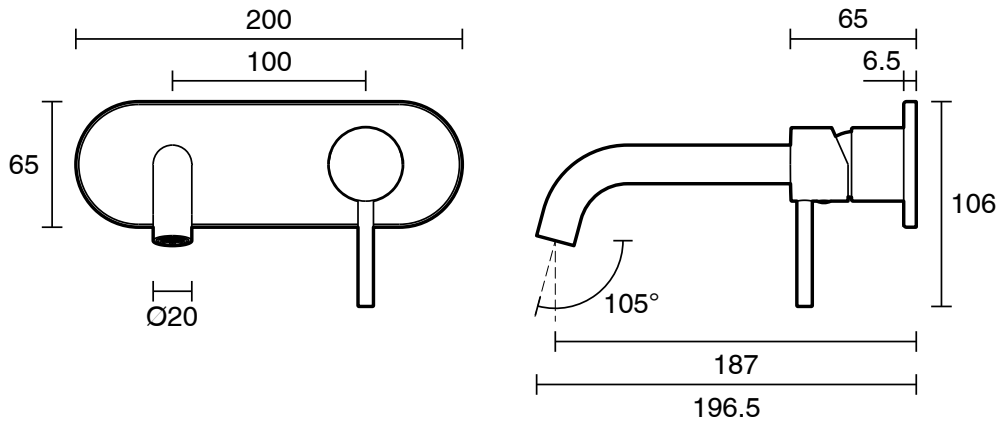

mizu

Mizu Drift Wall Basin/Bath Mixer Set Curve Trimset Brushed Brass (6 Star)

2267287

SPECIFICATIONS	
Recommended Use	Domestic;Commercial;Hotel
Colour Category	Brass
Colour Finish	Brushed Brass
Primary Material	Lead Free Brass
Hot Water Unit Suitability	Storage Tank;Continuous Flow
WARRANTY	
Warranty - Domestic Use (Years)	10
Spare Parts & Labour (Years)	1
<i>Please refer to Warranty Page for full Terms and Conditions</i>	

Disclaimer: Products in this specification manual must by regulation be installed by licensed and registered trade people. The manufacturer/distributor reserves the right to vary specifications or delete models from their range without prior notification. Dimensions are nominal measurements only. Dimensions and set-outs listed are correct at time of publication however the manufacturer/distributor takes no responsibility for printing errors.