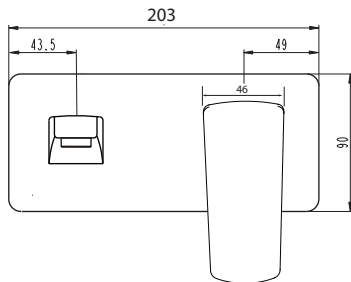

FINISH		CODE
Brushed Brass (PVD)	VTD21BB	2217430
Brushed Gunmetal (PVD)	VTD21BG	9511909
Brushed Nickel (PVD)	VTD21BN	9511911
Matte Black	VTD21BK	9511910
Chrome	VTD21CH	9511908

*Specifications and dimensions correct at time of publication and are subject to change without notice.

Please refer to physical product prior to installation.

PROUD PARTNER AND SUPPORTER OF MASTER PLUMBERS, GASFITTERS AND DRAINLAYERS