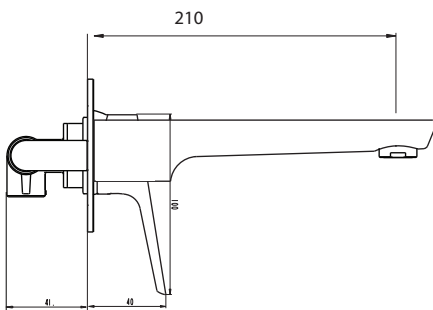

TIDE Wall Mounted Basin Mixer VTD21

TECHNICAL DETAILS:

Spout reach: 210mm

Faceplate Dimensions: 203 x 90mm

All Pressures

Max Pressure: 500kPa (As per AS/NZ 3500.1)

Min. Pressure: 35kPa

Max. Temp: 65deg.C

WELS Rating: Mains: 4 Star; 6.5L/min

Low/Unequal: 4 Star; 7.0Litres/min

10 Year Warranty (Labour, Parts & Replacement)

5 Year Warranty on PVD Finishes

FINISH		CODE
Brushed Brass (PVD)	VTD21BB	2217430
Brushed Gunmetal (PVD)	VTD21BG	9511909
Brushed Nickel (PVD)	VTD21BN	9511911
Matte Black	VTD21BK	9511910
Chrome	VTD21CH	9511908