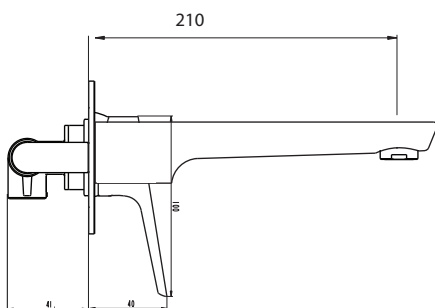

TIDE Wall Mounted Basin Mixer VTD21

TECHNICAL DETAILS:

 WaterMark Certified

Spout reach: 210mm

Faceplate Dimensions: 203 x 90mm

All Pressures

Max Pressure: 500kPa (As per AS/NZ 3500.1)

Min. Pressure: 35kPa