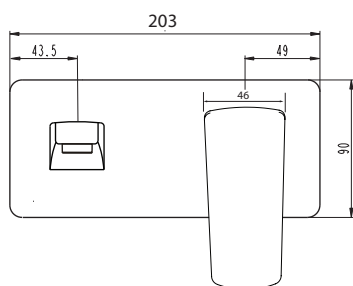

TIDE Wall Mounted Basin Mixer VTD21

TECHNICAL DETAILS:

 WaterMark Certified

Spout reach: 210mm

Faceplate Dimensions: 203 x 90mm

All Pressures

Max Pressure: 500kPa (As per AS/NZ 3500.1)

Min. Pressure: 35kPa