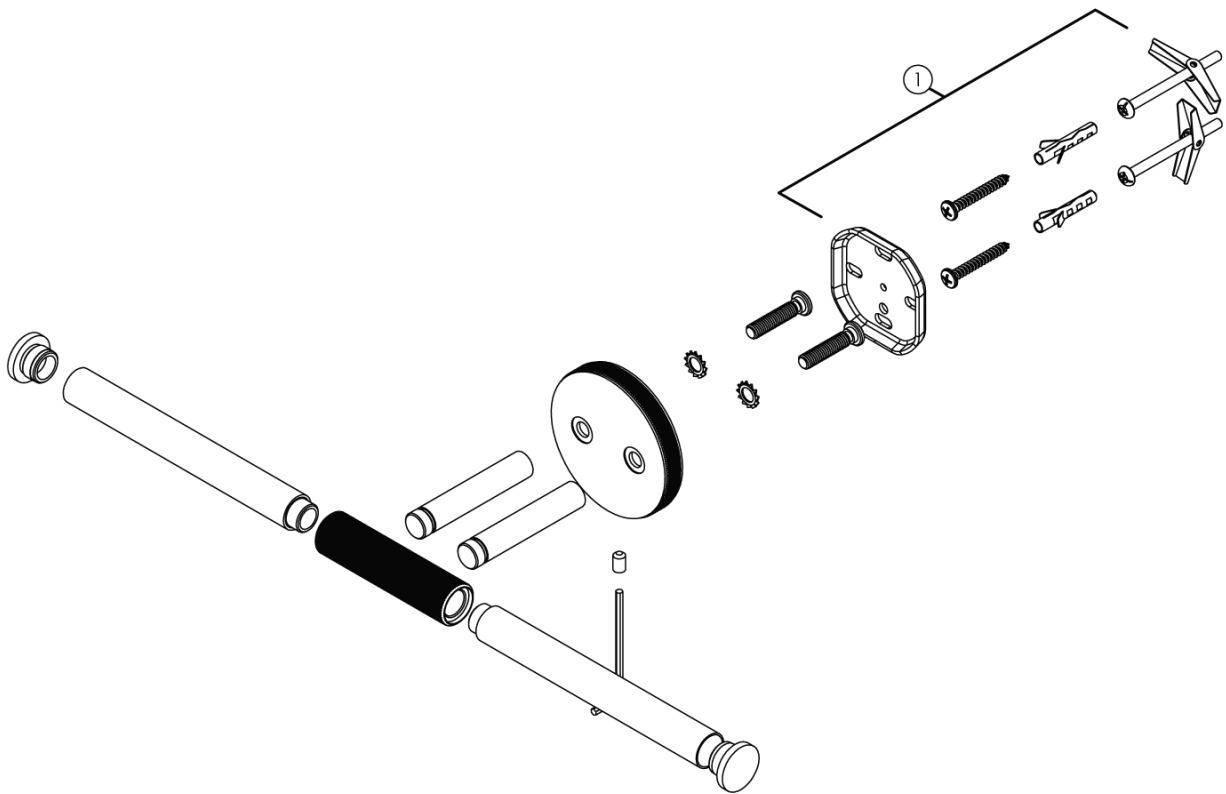

Milli Marq Edit Double Toilet Roll Holder Brushed Gunmetal

21910

No.	Description	Code
1	Milli Marc Edit Fixing Plate Kit	29882