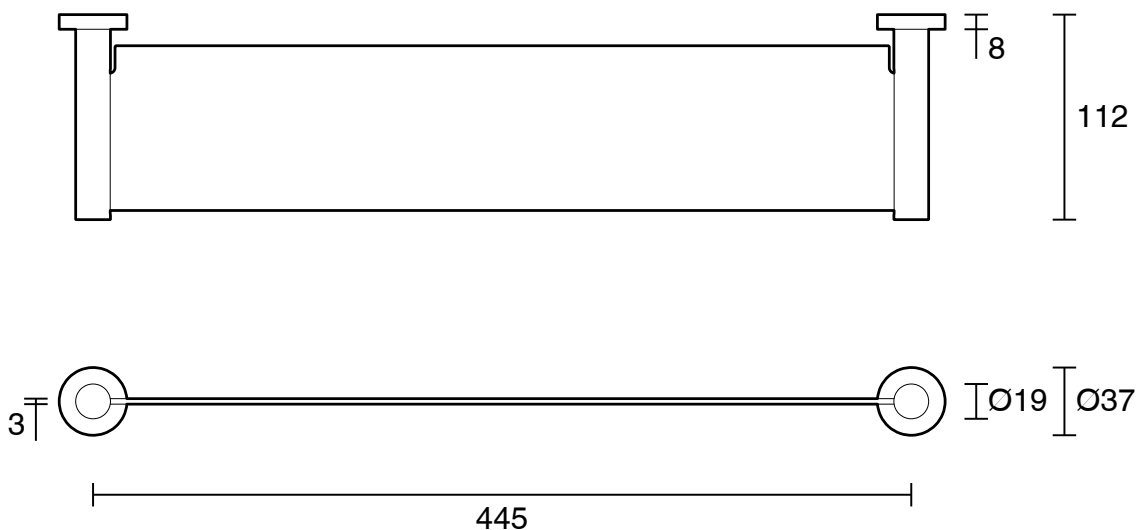

SUSSEX

Sussex Pure Metal Vanity Shelf PVD Matte Black

2266308

SPECIFICATIONS

Recommended Use	Residential;Commercial
Colour Finish	Matte Black
Primary Material	Brass

WARRANTY

Residential Use (Years)	40
Commercial Use (Years)	10

Please refer to Sussex Warranty page for full Terms and Conditions

Dimensions are nominal measurements only.

CLEANING RECOMMENDATIONS:

We recommend the use of soapy water or approved cleaners. This product should not be cleaned with abrasive materials. Damage caused by any improper treatment is not covered by the product warranty. Refer to Warranty Conditions

Disclaimer: Products in this specification manual must by regulation be installed by licensed and registered trade people. The manufacturer/distributor reserves the right to vary specifications or delete models from their range without prior notification. Dimensions are nominal measurements only. Dimensions and set-outs listed are correct at time of publication however the manufacturer/distributor takes no responsibility for printing errors.

Published 01/04/2026

To see the complete Sussex range go to www.reece.com.au