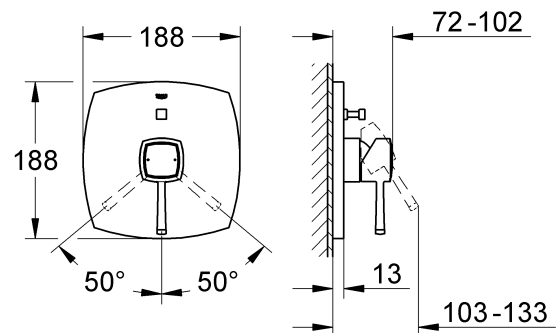

GRANDERA  
SHOWER MIXER TRIMSET WITH DIVERTER  
MODEL #19920000

Pure Freude  
an Wasser

Product Specifications

**Product Description:**

**Grandera**

Single-Lever Bath Mixer  
Concealed Inwall Body for final installation 33961000  
Without concealed body

**GROHE StarLight®** chrome finish

Automatic Diverter: Bath/Shower

Escutcheon and Shaft Sealing

Metal Escutcheon

Covered fixing

Min. recommended pressure 100kpa

Installation instructions

**Installation Instructions**

**Flush piping system prior and after installation of fitting thoroughly!**

This product must be installed in conformance with local codes e.g. AS/NZS 3500 series of standard!

**Installation and connection**, see Figs [1] to [8]. Refer to the dimensional drawing above. For installation with 33961000 concealed in-wall body. **PLEASE NOTE** - Face of noggins need to be positioned a minimum of 43mm & a maximum of 73mm from where the finished wall surface will end up.