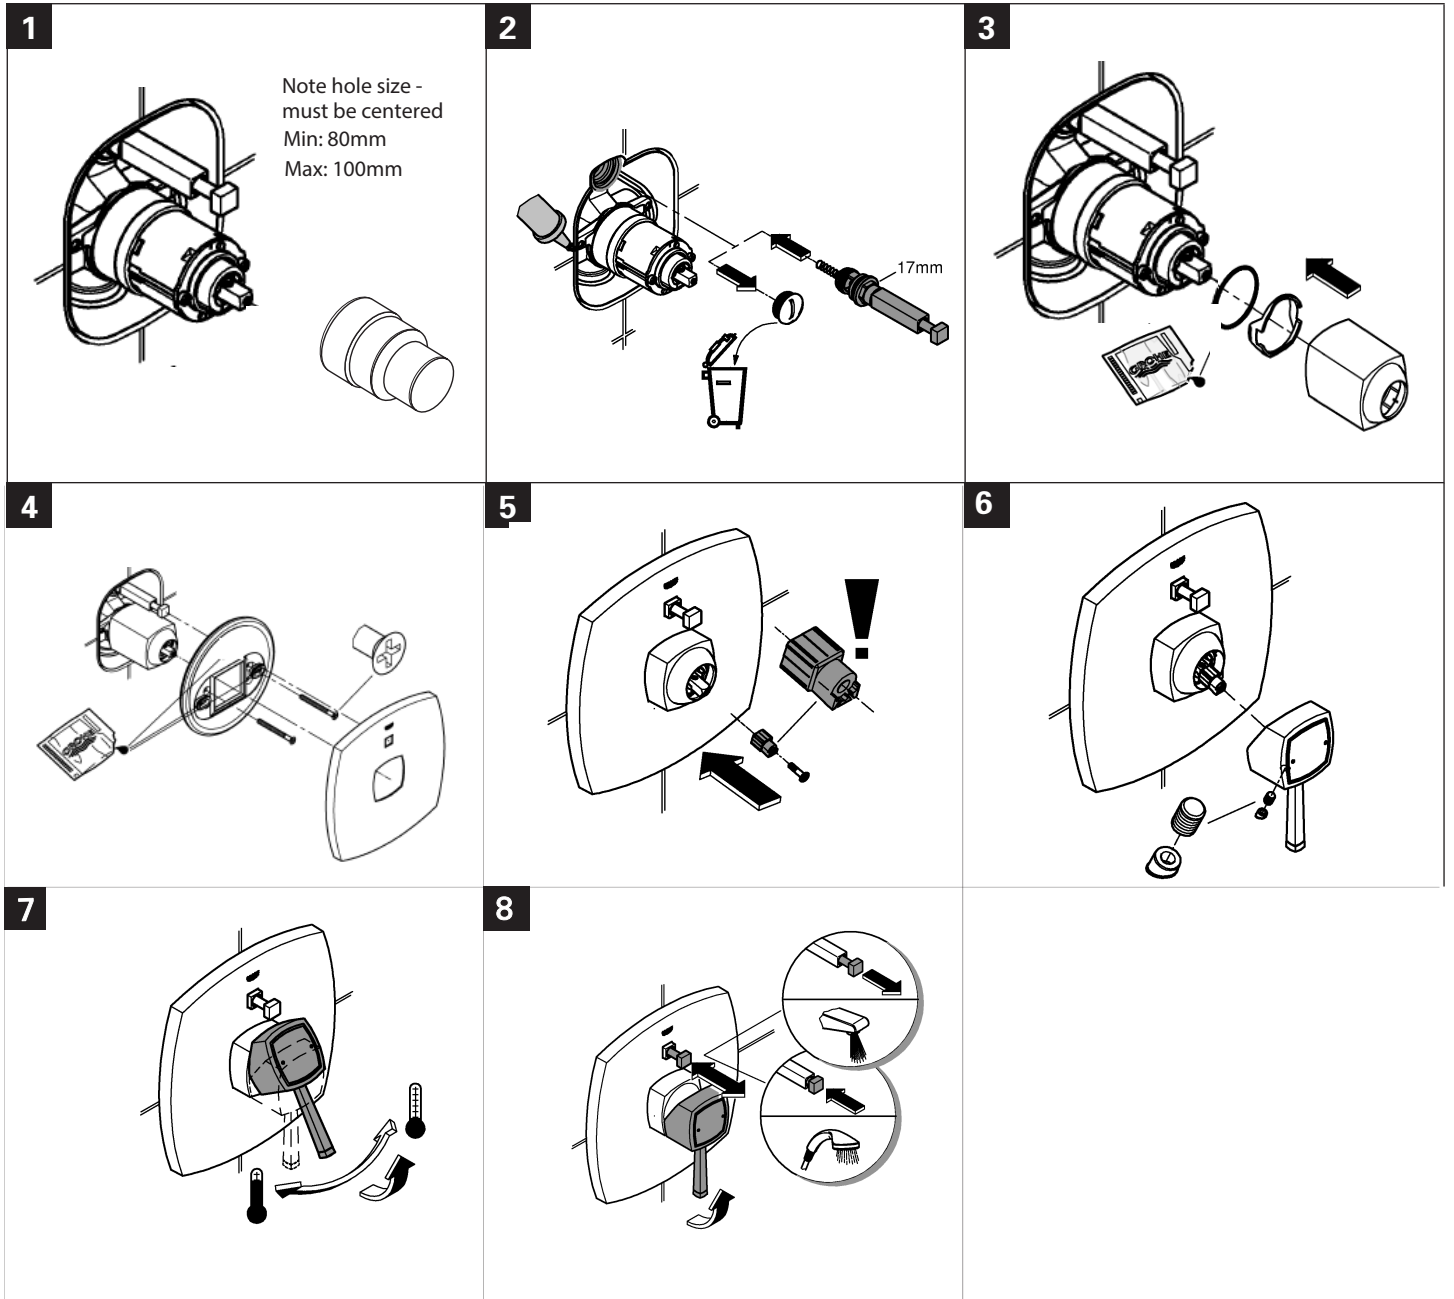

GRANDERA  
SHOWER MIXER TRIMSET WITH DIVERTER  
MODEL #19920000

Pure Freude  
an Wasser

Product Specifications

**Product Description:**

**Grandera**

Single-Lever Bath Mixer  
Concealed Inwall Body for final installation 33961000  
Without concealed body

**GROHE StarLight®** chrome finish

Automatic Diverter: Bath/Shower

Escutcheon and Shaft Sealing

Metal Escutcheon

Covered fixing

Min. recommended pressure 100kpa

Installation instructions

**Installation Instructions**

**Flush piping system prior and after installation of fitting thoroughly!**

This product must be installed in conformance with local codes e.g. AS/NZS 3500 series of standard!

**Installation and connection**, see Figs [1] to [8]. Refer to the dimensional drawing above. For installation with 33961000 concealed in-wall body. **PLEASE NOTE** - Face of noggins need to be positioned a minimum of 43mm & a maximum of 73mm from where the finished wall surface will end up.