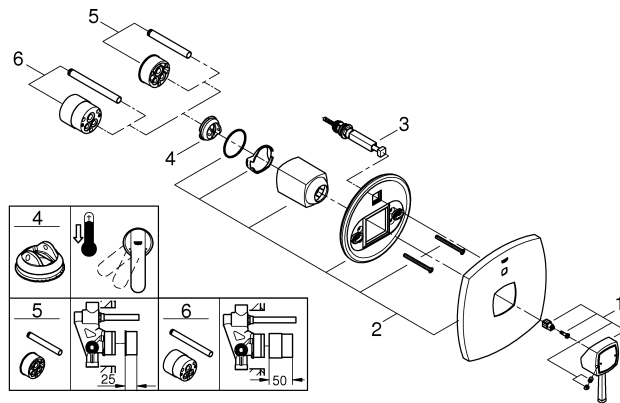

**Care**

For directions on the care of this fitting, please refer to the accompanying care instructions.

GRANDERA  
 SHOWER MIXER TRIMSET  
 MODEL #19932000

*Pure Freude  
 an Wasser*

Spare Parts

Pos.-nr.	Product Description	Order-nr.	Units per package
1	Lever	46833000	1
2	Escutcheon	46834000	1
3	Diverter	46785000	1
4	Temperature limiter - Optional extra	46375000	1
5	Extension set - Optional extra	46191000	1
6	Extension set - Optional extra	46343000	1