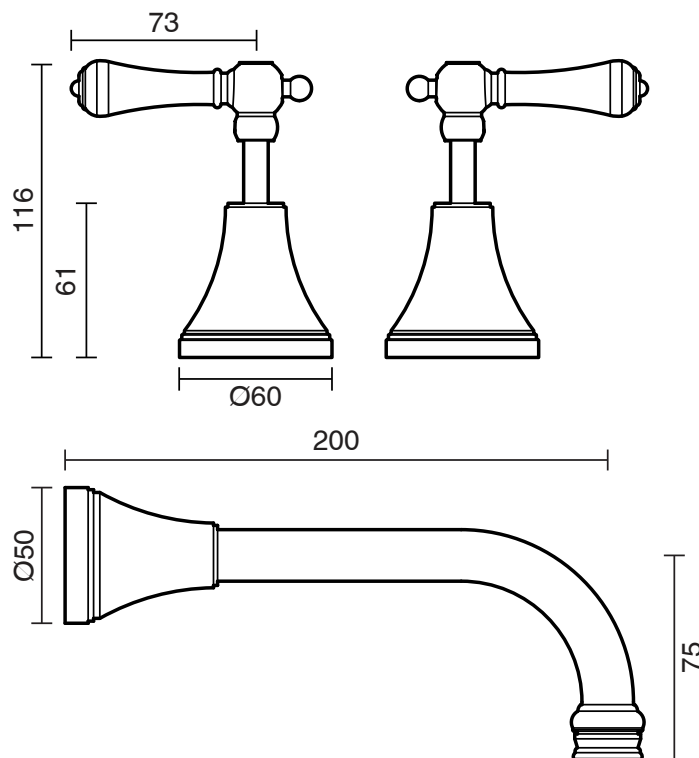

WARRANTY

Warranty - Domestic Use	10 Years
Spare Parts & Labour	12 Months

Please refer to Warranty Page for full Terms and Conditions

Dimensions are nominal measurements only.

CLEANING RECOMMENDATIONS:

We recommend the use of soapy water or approved cleaners. This product should not be cleaned with abrasive materials. Damage caused by any improper treatment is not covered by the product warranty. Refer to Warranty Conditions

Disclaimer: Products in this specification manual must by regulation be installed by licensed and registered trade people. The manufacturer/distributor reserves the right to vary specifications or delete models from their range without prior notification. Dimensions are nominal measurements only. Dimensions and set-outs listed are correct at time of publication however the manufacturer/distributor takes no responsibility for printing errors.

Published 12/10/2023

To see the complete Kado range go to www.reece.com.au