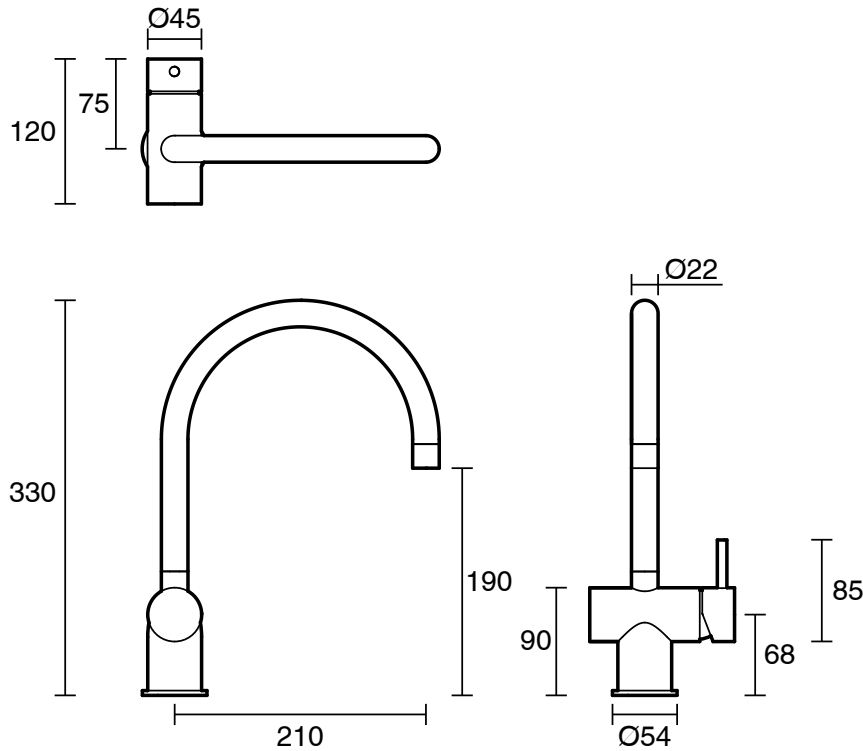

S U S S E X

Sussex Scala Sink Mixer Tap Large Curved Spout Right Hand LUX PVD Brushed Pure Gold (4 Star)

2267069

SPECIFICATIONS	
Recommended Use	Domestic;Hotel;Commercial
Colour Finish	Brushed Pure Gold
Primary Material	DR Brass
Recommended Pressure Range	150 - 500 kPa as per AS3500
Max Continuous Working Temperature (deg C)	65
Min Continuous Working Temperature (deg C)	5
Hot Water Unit Suitability	Gravity Feed;Storage Tank;Continuous Flow
WARRANTY	
Warranty - Domestic Use (Years)	15
Spare Parts & Labour (Years)	15
<i>Please refer to Warranty Page for full Terms and Conditions</i>	

**Disclaimer:** Products in this specification manual must by regulation be installed by licensed and registered trade people. The manufacturer/distributor reserves the right to vary specifications or delete models from their range without prior notification. Dimensions are nominal measurements only. Dimensions and set-outs listed are correct at time of publication however the manufacturer/distributor takes no responsibility for printing errors.