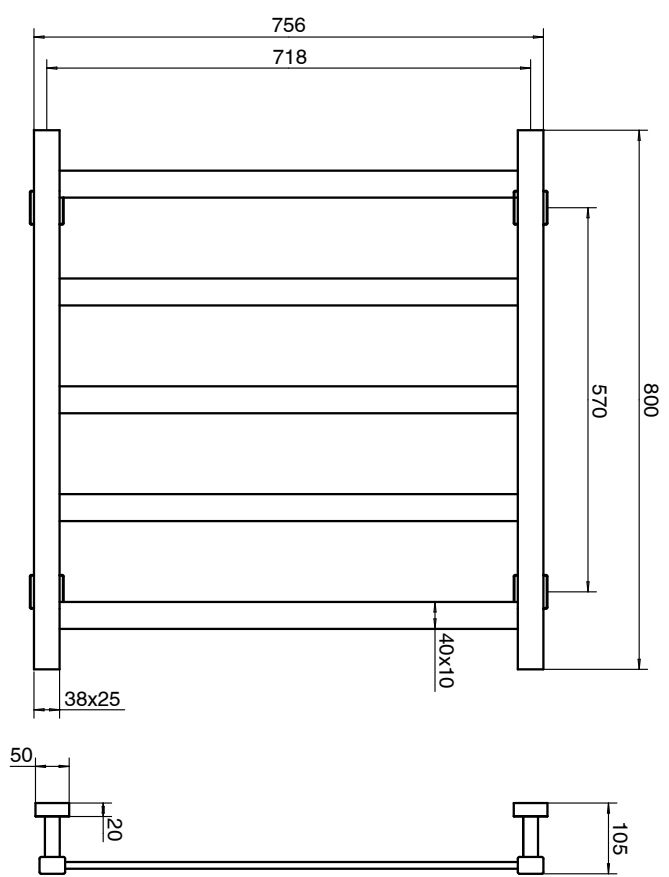

Mizu Bloc MK2 750 x 800mm Heated Towel Rail Only (Less Transformer) Matte Black

9511192

SPECIFICATIONS

Recommended Use	Domestic, Hotel & Commercial
Colour	Matte Black
Material	Stainless Steel (304 Grade)
Electrical Connection	Hardwired
Electrical Connection Position	Bottom Right Leg or Top Left Leg
Heating Method	Dry Element
Power Wattage	105 W
Voltage	24 V
IP Rating	IP45

WARRANTY

Warranty - Domestic Use	7 Years
Spare Parts & Labour	12 Months

Please refer to Warranty Page for full Terms and Conditions

Dimensions are nominal measurements only.

CLEANING RECOMMENDATIONS:

We recommend the use of a soft dry cloth. This product should not be cleaned with abrasive materials or cleaning agents. Damage caused by improper treatment is not covered by the product warranty - refer to warranty conditions.

Disclaimer: Products in this specification manual must by regulation be installed by licensed and registered trade people. The manufacturer/distributor reserves the right to vary specifications or delete models from their range without prior notification. Dimensions are nominal measurements only. Dimensions and set-outs listed are correct at time of publication however the manufacturer/distributor takes no responsibility for printing errors.
Published 28/02/2022

To see the complete Mizu range go to www.reece.com.au/bathrooms