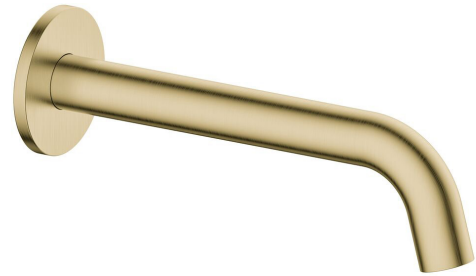

# mizu

## Mizu Drift MK2 Basin / Bath Outlet 200mm Brushed Brass (5 Star)

2266364

SPECIFICATIONS	
Recommended Use	Domestic, Hotel & Commercial
Colour	Brushed Brass
Body Material	H62 Brass
Recommended Pressure Range	150 - 500 kPa
Maximum Continuous Working Temperature	65 deg C
Suitable for Storage Tank Hot Water	Yes
Suitable for Continuous Flow Hot Water	Yes
Suitable for Gravity Feed Hot Water	No
WARRANTY	
Warranty - Domestic Use	10 Years
Spare Parts & Labour	12 Months
<i>Please refer to Warranty Page for full Terms and Conditions</i>	