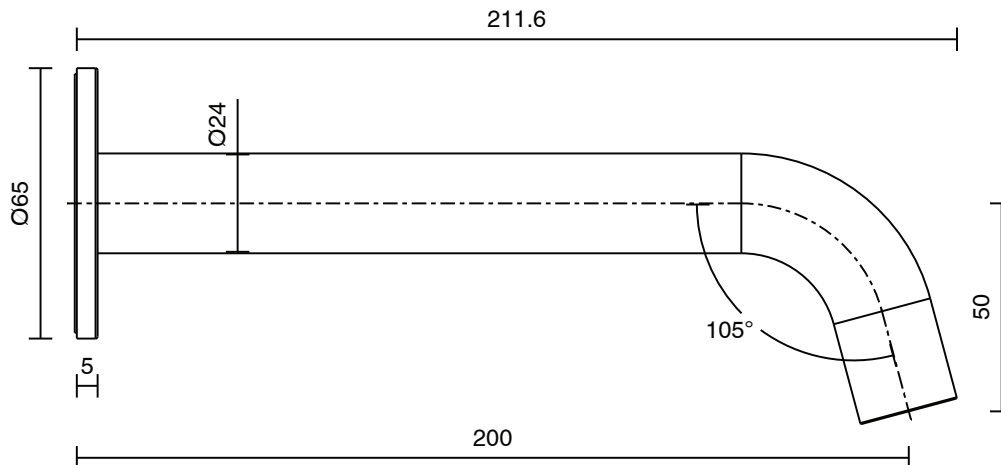

## Mizu Drift MK2 Basin / Bath Outlet 200mm Brushed Brass (5 Star)

2266364

SPECIFICATIONS	
Recommended Use	Domestic, Hotel & Commercial
Colour	Brushed Brass
Body Material	H62 Brass
Recommended Pressure Range	150 - 500 kPa
Maximum Continuous Working Temperature	65 deg C
Suitable for Storage Tank Hot Water	Yes
Suitable for Continuous Flow Hot Water	Yes
Suitable for Gravity Feed Hot Water	No
WARRANTY	
Warranty - Domestic Use	10 Years
Spare Parts & Labour	12 Months
<i>Please refer to Warranty Page for full Terms and Conditions</i>	

Dimensions are nominal measurements only.