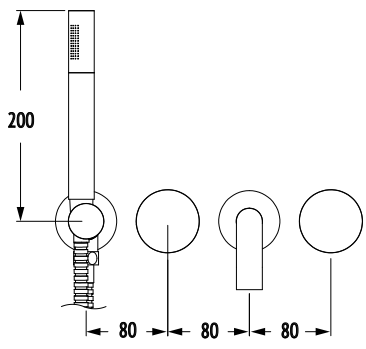

Milli Pure Progressive Bath Mixer System with Handshower 250mm and Linear Textured Handle (3*)

SPECIFICATIONS	
Recommended Use	Domestic, Commercial, Hotel
Colour Variations	Chrome, Matte Black, Brushed Nickel, Brushed Gunmetal
Recommended Pressure Range	300 - 500Kpa
Max Continuous Working Pressure	500Kpa
Max Continuous Working Temperature	65 deg. C
Suitable for Storage Tank Hot Water	Yes
Suitable for Continuous Flow Hot Water	Yes
Suitable for Gravity Feed Hot Water	No
WARRANTY	
Warranty - Domestic Use	15 Years
Spare Parts	1 Year
Labour	1 Year

Please refer to Warranty Page for full Terms and Conditions

Dimensions are nominal measurements only.

Disclaimer: Products in this specification manual must by regulation be installed by licensed and registered trade people. The manufacturer/distributor reserves the right to vary specifications or delete models from their range without prior notification. Dimensions are nominal measurements only. Dimensions and set-outs listed are correct at time of publication however the manufacturer/distributor takes no responsibility for printing errors.
Published 01/02/2019