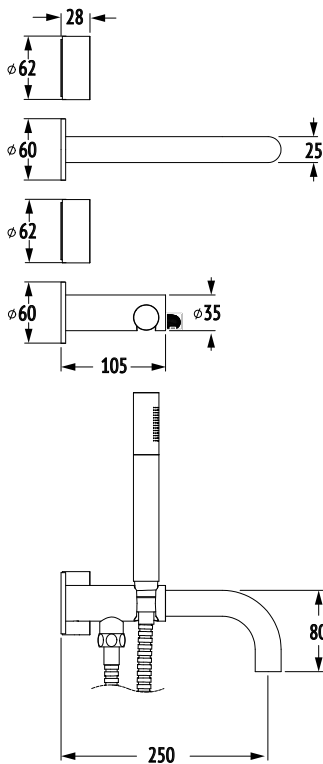

Milli Pure Progressive Bath Mixer System with Handshower 250mm and Linear Textured Handle (3*)

SPECIFICATIONS	
Recommended Use	Domestic, Commercial, Hotel
Colour Variations	Chrome, Matte Black, Brushed Nickel, Brushed Gunmetal
Recommended Pressure Range	300 - 500Kpa
Max Continuous Working Pressure	500Kpa
Max Continuous Working Temperature	65 deg. C
Suitable for Storage Tank Hot Water	Yes
Suitable for Continuous Flow Hot Water	Yes
Suitable for Gravity Feed Hot Water	No
WARRANTY	
Warranty - Domestic Use	15 Years
Spare Parts	1 Year
Labour	1 Year

Please refer to Warranty Page for full Terms and Conditions

Dimensions are nominal measurements only.

Disclaimer: Products in this specification manual must by regulation be installed by licensed and registered trade people. The manufacturer/distributor reserves the right to vary specifications or delete models from their range without prior notification. Dimensions are nominal measurements only. Dimensions and set-outs listed are correct at time of publication however the manufacturer/distributor takes no responsibility for printing errors.
Published 01/02/2019