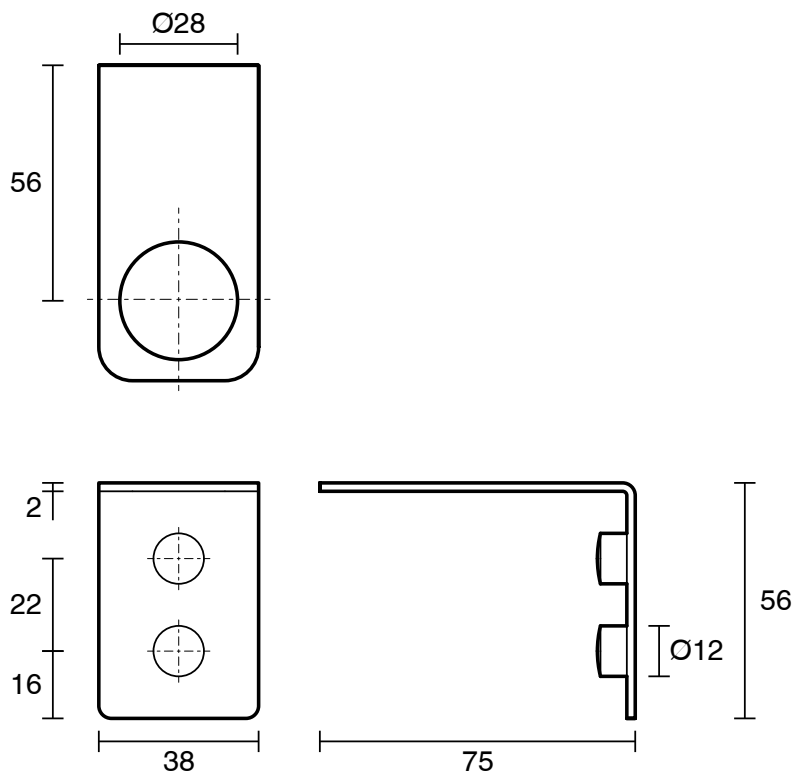

Mizu Drift Soap Bottle Holder Brushed Nickel

2269163

SPECIFICATIONS

Recommended Use	Domestic, Hotel & Commercial
Colour	Brushed Nickel
Material	Brass

WARRANTY

Replacement Only - Domestic Use	10 Years
Parts Replacement Only	12 Months

Please refer to Warranty Page for full Terms and Conditions

Dimensions are nominal measurements only.

CLEANING RECOMMENDATIONS:

We recommend the use of soapy water or approved cleaners. This product should not be cleaned with abrasive materials. Damage caused by any improper treatment is not covered by the product warranty. Refer to Warranty Conditions

Disclaimer: Products in this specification manual must by regulation be installed by licensed and registered trade people. The manufacturer/distributor reserves the right to vary specifications or delete models from their range without prior notification. Dimensions are nominal measurements only. Dimensions and set-outs listed are correct at time of publication however the manufacturer/distributor takes no responsibility for printing errors.

Published 21/03/2024

To see the complete Mizu range go to www.reece.com.au