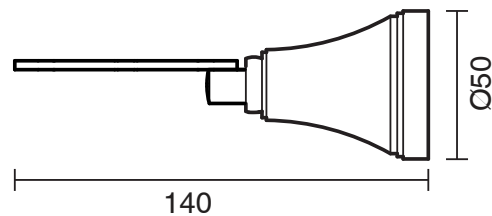

KADO

Kado Era Toothbrush Holder Brushed Nickel

9512118

SPECIFICATIONS

Recommended Use	Domestic, Hotel & Commercial
Colour	Brushed Nickel
Material	Zinc/Steel

WARRANTY

Replacement Only - Domestic Use	10 Years
Parts Replacement Only	12 Months

Please refer to Warranty Page for full Terms and Conditions

Dimensions are nominal measurements only.

CLEANING RECOMMENDATIONS:

We recommend the use of soapy water or approved cleaners. This product should not be cleaned with abrasive materials. Damage caused by any improper treatment is not covered by the product warranty. Refer to Warranty Conditions

Disclaimer: Products in this specification manual must by regulation be installed by licensed and registered trade people. The manufacturer/distributor reserves the right to vary specifications or delete models from their range without prior notification. Dimensions are nominal measurements only. Dimensions and set-outs listed are correct at time of publication however the manufacturer/distributor takes no responsibility for printing errors.

Published 12/10/2023

To see the complete Kado range go to www.reece.com.au