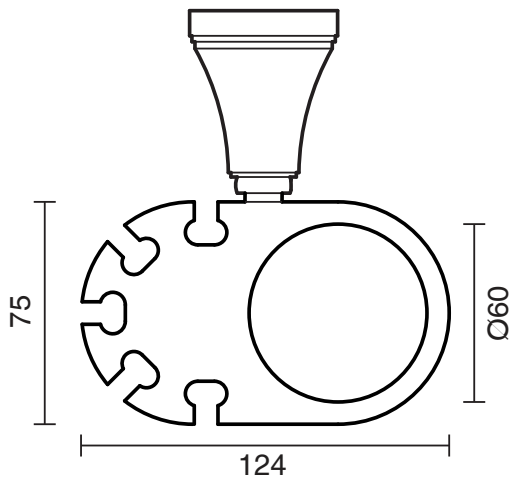

KADO

Kado Era Toothbrush Holder Brushed Nickel

9512118

SPECIFICATIONS

Recommended Use	Domestic, Hotel & Commercial
Colour	Brushed Nickel
Material	Zinc/Steel

WARRANTY

Replacement Only - Domestic Use	10 Years
Parts Replacement Only	12 Months

Please refer to Warranty Page for full Terms and Conditions

Dimensions are nominal measurements only.

CLEANING RECOMMENDATIONS:

We recommend the use of soapy water or approved cleaners. This product should not be cleaned with abrasive materials. Damage caused by any improper treatment is not covered by the product warranty. Refer to Warranty Conditions

Disclaimer: Products in this specification manual must by regulation be installed by licensed and registered trade people. The manufacturer/distributor reserves the right to vary specifications or delete models from their range without prior notification. Dimensions are nominal measurements only. Dimensions and set-outs listed are correct at time of publication however the manufacturer/distributor takes no responsibility for printing errors.

Published 12/10/2023

To see the complete Kado range go to www.reece.com.au