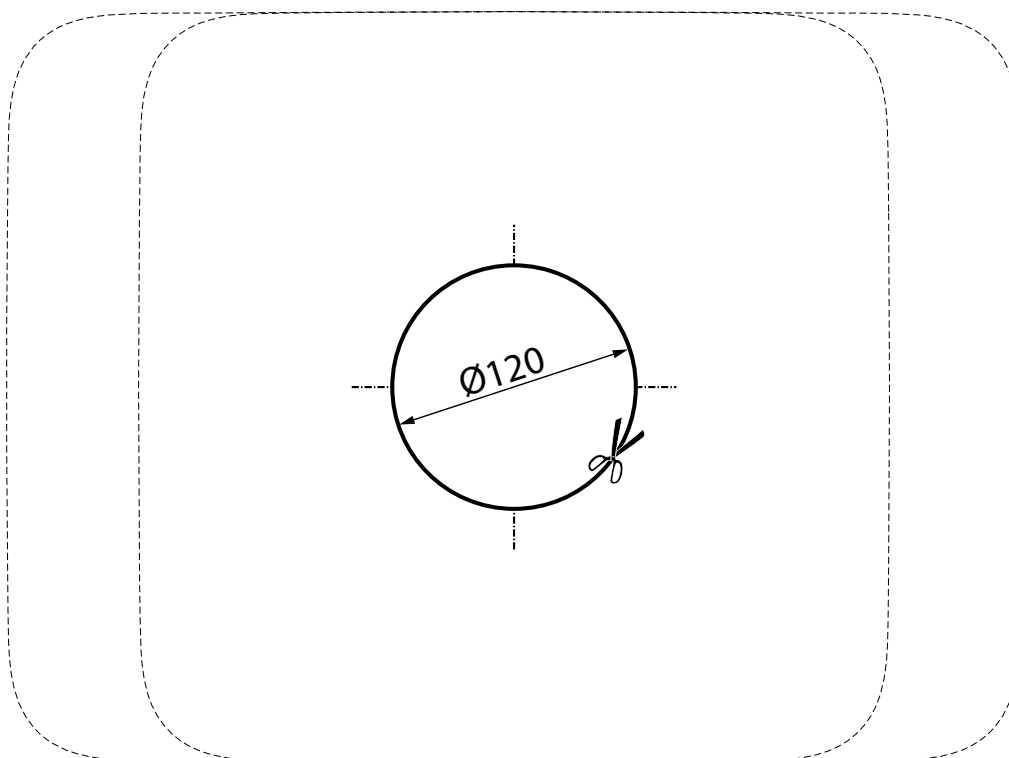

ROCA

INSPIRA SQUARE VESSEL

370MM X 500MM

Dimensions are nominal measurements only.

SPECIFICATIONS

Recommended use	Domestic, Hotel & Commercial
Material	Fine Ceramic
Colour	White
Capacity	19.5 Litres
Weight	7.7kg
Taphole availability	0 Taphole
Overflow	No
Plug and waste Option	Open Waste with Ceramic Cover - 9507172 (Sold separately)

Damage caused by any improper treatment is not covered by the product warranty. Refer to Warranty Conditions.

ROCA

INSPIRA SQUARE VESSEL 370MM X 500MM**INSTALLATION INSTRUCTIONS**

Plumbers, please ensure a copy of the installation instructions is left with the end user for future reference

ROCA

INSPIRA SQUARE VESSEL 370MM X 500MM**INSTALLATION INSTRUCTIONS**

Recommended tap placement only.
Specific dimensions apply for Tap selected.

Plumbers, please ensure a copy of the installation instructions is left with the end user for future reference