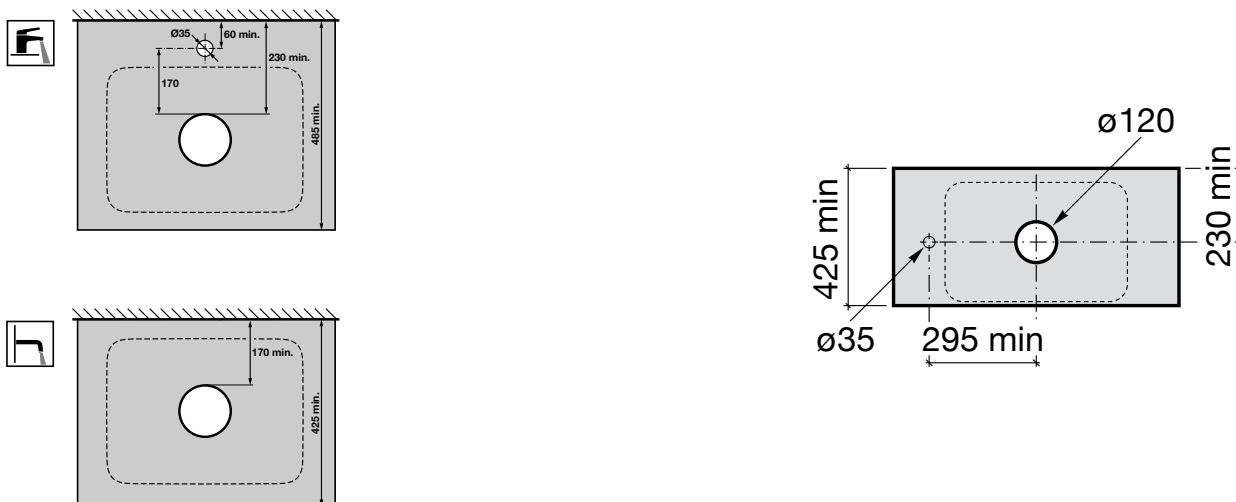

ROCA

INSPIRA SQUARE VESSEL

370MM X 500MM

Dimensions are nominal measurements only.

SPECIFICATIONS

Recommended use	Domestic, Hotel & Commercial
Material	Fine Ceramic
Colour	White
Capacity	19.5 Litres
Weight	7.7kg
Taphole availability	0 Taphole
Overflow	No
Plug and waste Option	Open Waste with Ceramic Cover - 9507172 (Sold separately)

Damage caused by any improper treatment is not covered by the product warranty. Refer to Warranty Conditions.

ROCA

INSPIRA SQUARE VESSEL 370MM X 500MM**INSTALLATION INSTRUCTIONS**

Plumbers, please ensure a copy of the installation instructions is left with the end user for future reference

ROCA

INSPIRA SQUARE VESSEL 370MM X 500MM**INSTALLATION INSTRUCTIONS**

Recommended tap placement only.
Specific dimensions apply for Tap selected.

Plumbers, please ensure a copy of the installation instructions is left with the end user for future reference