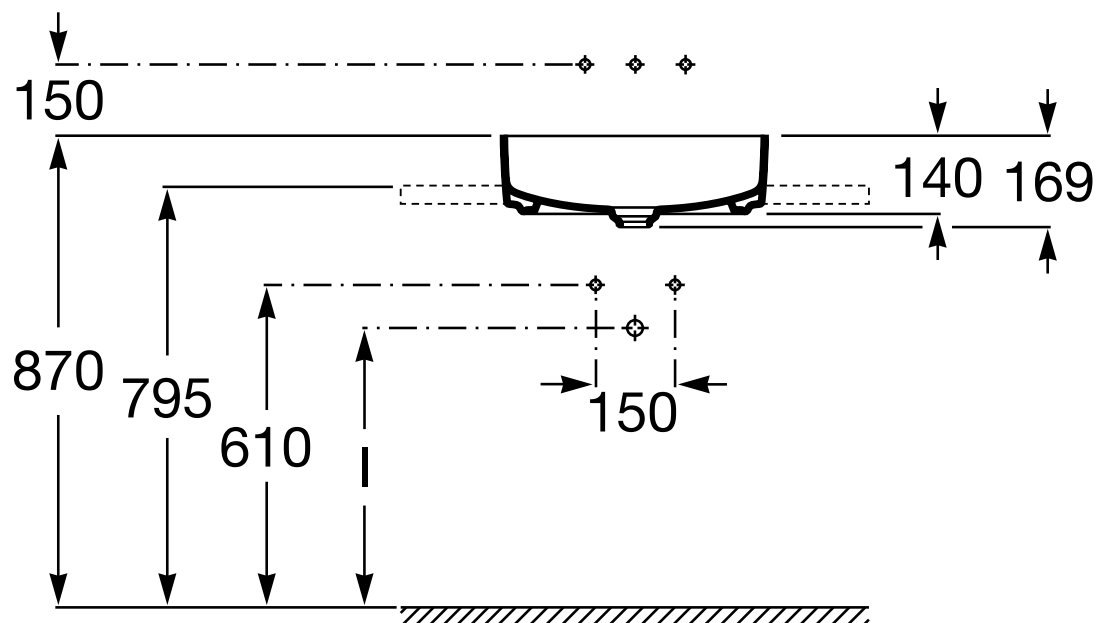

ROCA

INSPIRA SQUARE VESSEL

370MM X 500MM

Dimensions are nominal measurements only.

SPECIFICATIONS

Recommended use	Domestic, Hotel & Commercial
Material	Fine Ceramic
Colour	White
Capacity	19.5 Litres
Weight	7.7kg
Taphole availability	0 Taphole
Overflow	No
Plug and waste Option	Open Waste with Ceramic Cover - 9507172 (Sold separately)

Damage caused by any improper treatment is not covered by the product warranty. Refer to Warranty Conditions.

ROCA

INSPIRA SQUARE VESSEL 370MM X 500MM**INSTALLATION INSTRUCTIONS**

Plumbers, please ensure a copy of the installation instructions is left with the end user for future reference

ROCA

INSPIRA SQUARE VESSEL 370MM X 500MM**INSTALLATION INSTRUCTIONS**

Recommended tap placement only.
Specific dimensions apply for Tap selected.

Plumbers, please ensure a copy of the installation instructions is left with the end user for future reference