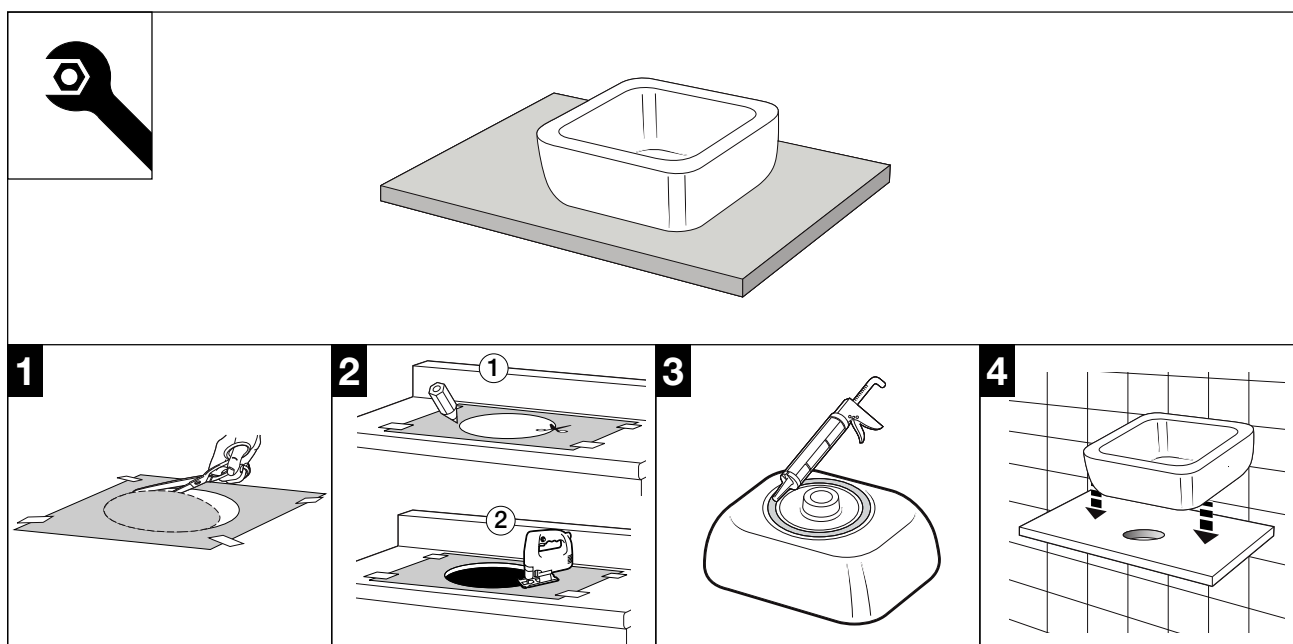

ROCA

INSPIRA SQUARE VESSEL

370MM X 500MM

Dimensions are nominal measurements only.

SPECIFICATIONS

Recommended use	Domestic, Hotel & Commercial
Material	Fine Ceramic
Colour	White
Capacity	19.5 Litres
Weight	7.7kg
Taphole availability	0 Taphole
Overflow	No
Plug and waste Option	Open Waste with Ceramic Cover - 9507172 (Sold separately)

Damage caused by any improper treatment is not covered by the product warranty. Refer to Warranty Conditions.

ROCA

INSPIRA SQUARE VESSEL 370MM X 500MM**INSTALLATION INSTRUCTIONS**

Plumbers, please ensure a copy of the installation instructions is left with the end user for future reference

ROCA

INSPIRA SQUARE VESSEL 370MM X 500MM**INSTALLATION INSTRUCTIONS**

Recommended tap placement only.
Specific dimensions apply for Tap selected.

Plumbers, please ensure a copy of the installation instructions is left with the end user for future reference