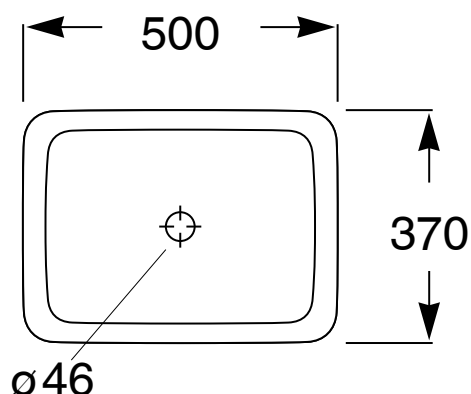

ROCA

INSPIRA SQUARE VESSEL

370MM X 500MM

Dimensions are nominal measurements only.

SPECIFICATIONS

Recommended use	Domestic, Hotel & Commercial
Material	Fine Ceramic
Colour	White
Capacity	19.5 Litres
Weight	7.7kg
Taphole availability	0 Taphole
Overflow	No
Plug and waste Option	Open Waste with Ceramic Cover - 9507172 (Sold separately)

Damage caused by any improper treatment is not covered by the product warranty. Refer to Warranty Conditions.

ROCA

INSPIRA SQUARE VESSEL 370MM X 500MM**INSTALLATION INSTRUCTIONS**

Plumbers, please ensure a copy of the installation instructions is left with the end user for future reference

ROCA

INSPIRA SQUARE VESSEL 370MM X 500MM**INSTALLATION INSTRUCTIONS**

Recommended tap placement only.
Specific dimensions apply for Tap selected.

Plumbers, please ensure a copy of the installation instructions is left with the end user for future reference