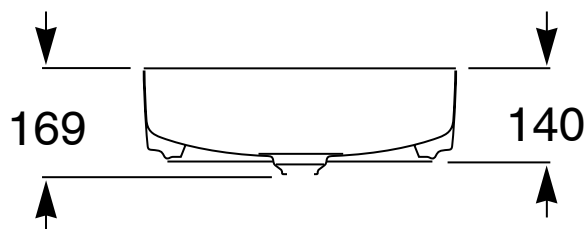

ROCA

INSPIRA SQUARE VESSEL

370MM X 500MM

Dimensions are nominal measurements only.

SPECIFICATIONS

Recommended use	Domestic, Hotel & Commercial
Material	Fine Ceramic
Colour	White
Capacity	19.5 Litres
Weight	7.7kg
Taphole availability	0 Taphole
Overflow	No
Plug and waste Option	Open Waste with Ceramic Cover - 9507172 (Sold separately)

Damage caused by any improper treatment is not covered by the product warranty. Refer to Warranty Conditions.

ROCA

INSPIRA SQUARE VESSEL 370MM X 500MM**INSTALLATION INSTRUCTIONS**

Plumbers, please ensure a copy of the installation instructions is left with the end user for future reference

ROCA

INSPIRA SQUARE VESSEL 370MM X 500MM**INSTALLATION INSTRUCTIONS**

Recommended tap placement only.
Specific dimensions apply for Tap selected.

Plumbers, please ensure a copy of the installation instructions is left with the end user for future reference