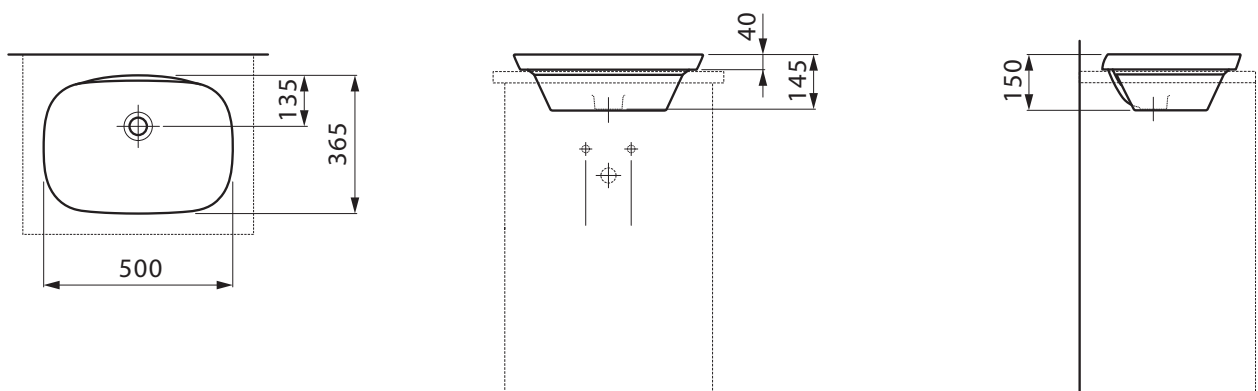

Laufen Ino Semi Inset Basin with Overflow No Taphole 500mm White

SPECIFICATIONS

Recommended Use	Domestic, Hotel & Commercial
Material	Saphirkeramic
Colour	White
Bowl Capacity	4.2 Litres
Weight	7.0kg
Fixing	Template (included) Waterproof Flexible Sealant (not included)
Taphole Configuration	No Taphole
Overflow Configuration	Overflow
Waste Size	Suits 32x40mm Overflow Waste
Plug & Waste	Sold Separately
Tapware	Sold Separately

WARRANTY

Warranty - Domestic Use	15 Years
Spare Parts & Labour	12 Months

Please refer to Warranty Page for full Terms and Conditions

Dimensions are nominal measurements only.

Disclaimer: Products in this specification manual must by regulation be installed by licensed and registered trade people. The manufacturer/distributor reserves the right to vary specifications or delete models from their range without prior notification. Dimensions are nominal measurements only. Dimensions and set-outs listed are correct at time of publication however the manufacturer/distributor takes no responsibility for printing errors.

Published 16/01/2018

To see the complete Laufen range go to www.reece.com.au/bathrooms