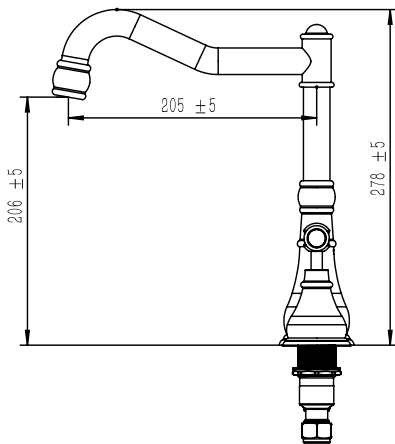

Milli Voir Hob English Sink / Spa Set Lever Porcelain Handles Brushed Gold (4 Star)

2266239

SPECIFICATIONS

Recommended Use	Domestic, Hotel & Commercial
Colour	Brushed Gold
Body Material	DR Brass
Recommended Pressure Range	150 - 500 kPa
Maximum Continuous Working Temperature	80 deg C
Suitable for Storage Tank Hot Water	Yes
Suitable for Continuous Flow Hot Water	Yes
Suitable for Gravity Feed Hot Water	No

WARRANTY

Warranty - Domestic Use	15 Years
Spare Parts & Labour	12 Months

Please refer to Warranty Page for full Terms and Conditions