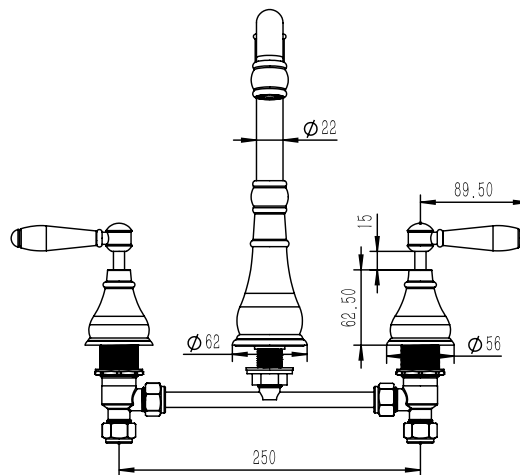

Milli Voir Hob English Sink / Spa Set Lever Porcelain Handles Brushed Gold (4 Star)

2266239

SPECIFICATIONS

Recommended Use	Domestic, Hotel & Commercial
Colour	Brushed Gold
Body Material	DR Brass
Recommended Pressure Range	150 - 500 kPa
Maximum Continuous Working Temperature	80 deg C
Suitable for Storage Tank Hot Water	Yes
Suitable for Continuous Flow Hot Water	Yes
Suitable for Gravity Feed Hot Water	No

WARRANTY

Warranty - Domestic Use	15 Years
Spare Parts & Labour	12 Months

Please refer to Warranty Page for full Terms and Conditions