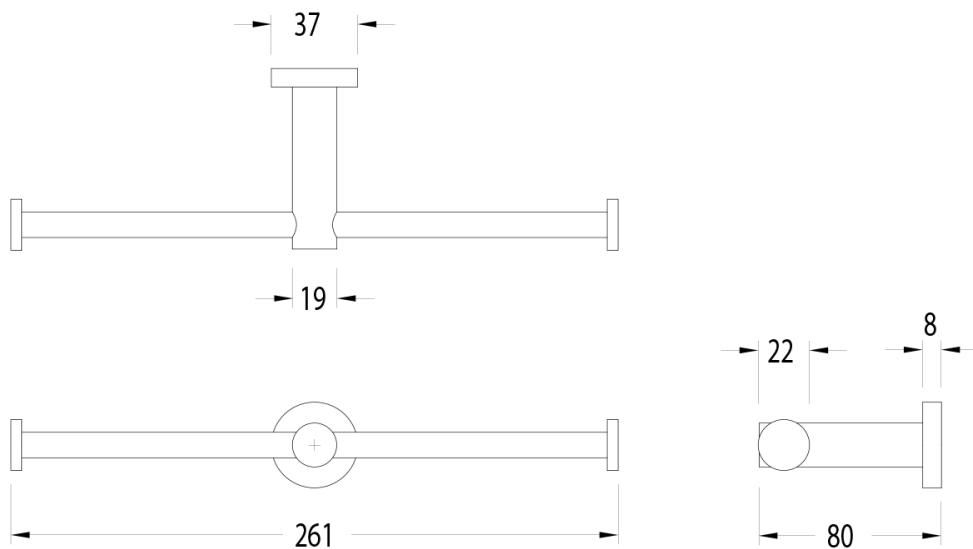

Milli Mood Edit Double Toilet Roll Holder Matte Black

2281248

SPECIFICATIONS

Recommended Use	Domestic, Hotel & Commercial
Colour	Matte Black
Material	DR Brass

WARRANTY

Replacement Only - Domestic Use 15 Years

Please refer to Warranty Page for full Terms and Conditions

Dimensions are nominal measurements only.

CLEANING RECOMMENDATIONS:

We recommend the use of soapy water or approved cleaners. This product should not be cleaned with abrasive materials. Damage caused by any improper treatment is not covered by the product warranty. Refer to Warranty Conditions

Disclaimer: Products in this specification manual must by regulation be installed by licensed and registered trade people. The manufacturer/distributor reserves the right to vary specifications or delete models from their range without prior notification. Dimensions are nominal measurements only. Dimensions and set-outs listed are correct at time of publication however the manufacturer/distributor takes no responsibility for printing errors.

Published 28/03/2022

To see the complete Milli range go to www.reece.com.au