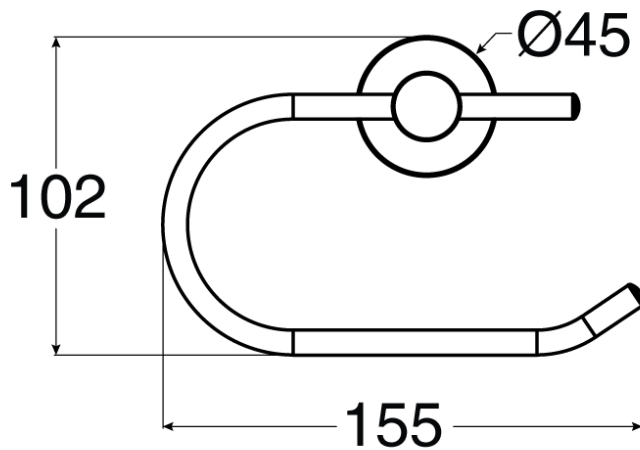

Posh Solus MK2 Toilet Roll Holder Matte Black

2263973

SPECIFICATIONS

Recommended Use	Domestic, Hotel & Commercial
Colour	Matte Black

WARRANTY

Domestic Use Replacement Only	10 Years

Please refer to Warranty Page for full Terms and Conditions

Dimensions are nominal measurements only.

CLEANING RECOMMENDATIONS:

We recommend the use of soapy water or approved cleaners. This product should not be cleaned with abrasive materials. Damage caused by any improper treatment is not covered by the product warranty. Refer to Posh Warranty page for full Terms and Conditions.

Disclaimer: Products in this specification manual must by regulation be installed by licensed and registered trade people. The manufacturer/distributor reserves the right to vary specifications or delete models from their range without prior notification. Dimensions are nominal measurements only. Dimensions and set-outs listed are correct at time of publication however the manufacturer/distributor takes no responsibility for printing errors.

Published 27/04/2021

To see the complete Posh range go to
www.reece.com.au