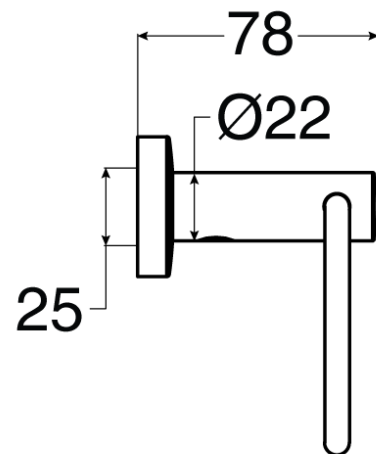

Posh Solus MK2 Toilet Roll Holder Matte Black

2263973

SPECIFICATIONS

Recommended Use	Domestic, Hotel & Commercial
Colour	Matte Black

WARRANTY

Domestic Use Replacement Only	10 Years

Please refer to Warranty Page for full Terms and Conditions

Dimensions are nominal measurements only.

CLEANING RECOMMENDATIONS:

We recommend the use of soapy water or approved cleaners. This product should not be cleaned with abrasive materials. Damage caused by any improper treatment is not covered by the product warranty. Refer to Posh Warranty page for full Terms and Conditions.

Disclaimer: Products in this specification manual must by regulation be installed by licensed and registered trade people. The manufacturer/distributor reserves the right to vary specifications or delete models from their range without prior notification. Dimensions are nominal measurements only. Dimensions and set-outs listed are correct at time of publication however the manufacturer/distributor takes no responsibility for printing errors.

Published 27/04/2021

To see the complete Posh range go to
www.reece.com.au