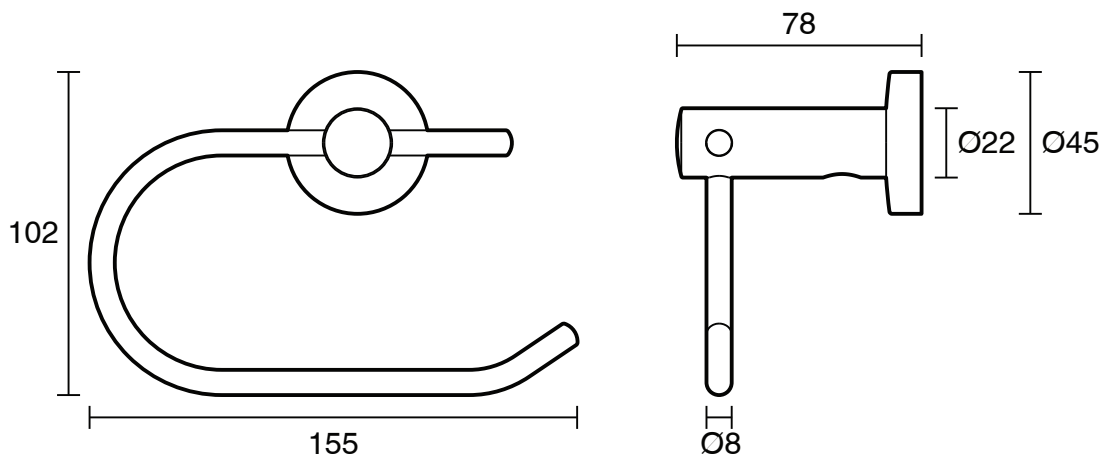

Posh Solus MK2 Toilet Roll Holder Matte Black

2263973

SPECIFICATIONS

Recommended Use	Domestic, Hotel & Commercial
Colour	Matte Black

WARRANTY

Domestic Use Replacement Only	10 Years

Please refer to Warranty Page for full Terms and Conditions

Dimensions are nominal measurements only.

CLEANING RECOMMENDATIONS:

We recommend the use of soapy water or approved cleaners. This product should not be cleaned with abrasive materials. Damage caused by any improper treatment is not covered by the product warranty. Refer to Posh Warranty page for full Terms and Conditions.

Disclaimer: Products in this specification manual must by regulation be installed by licensed and registered trade people. The manufacturer/distributor reserves the right to vary specifications or delete models from their range without prior notification. Dimensions are nominal measurements only. Dimensions and set-outs listed are correct at time of publication however the manufacturer/distributor takes no responsibility for printing errors.

Published 27/04/2021

To see the complete Posh range go to
www.reece.com.au