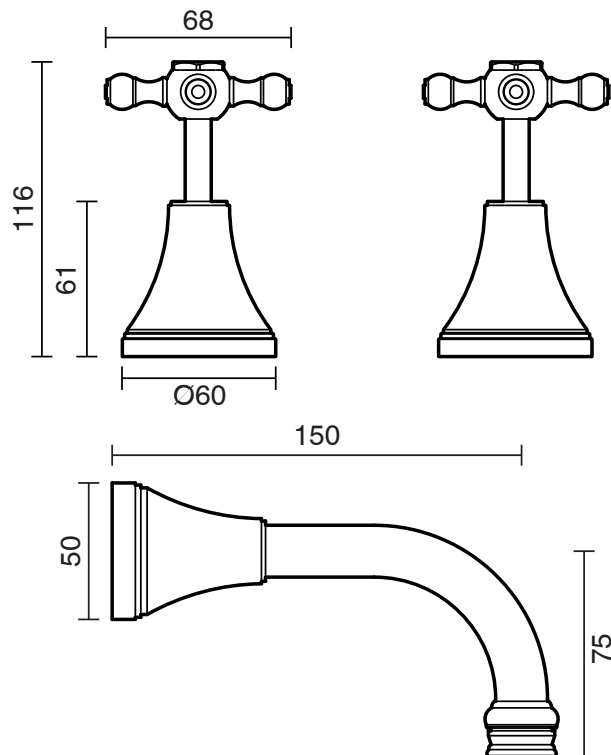

KADO

Kado Era Wall Bath Set 150mm Cross Handles Chrome

9507593

SPECIFICATIONS

Recommended Use	Domestic, Hotel & Commercial
Colour	Chrome
Finish	Polished
Material	DR Brass
Recommended Pressure Range	150 - 500 kPa
Maximum Continuous Working Temperature	80 deg C
Suitable for Storage Tank Hot Water	Yes
Suitable for Continuous Flow Hot Water	Yes
Suitable for Gravity Feed Hot Water	No

WARRANTY

Warranty - Domestic Use	10 Years
Spare Parts & Labour	12 Months

Please refer to Warranty Page for full Terms and Conditions

Dimensions are nominal measurements only.

CLEANING RECOMMENDATIONS:

We recommend the use of soapy water or approved cleaners. This product should not be cleaned with abrasive materials. Damage caused by any improper treatment is not covered by the product warranty. Refer to Warranty Conditions

Disclaimer: Products in this specification manual must by regulation be installed by licensed and registered trade people. The manufacturer/distributor reserves the right to vary specifications or delete models from their range without prior notification. Dimensions are nominal measurements only. Dimensions and set-outs listed are correct at time of publication however the manufacturer/distributor takes no responsibility for printing errors.

Published 12/10/2023

To see the complete Kado range go to www.reece.com.au