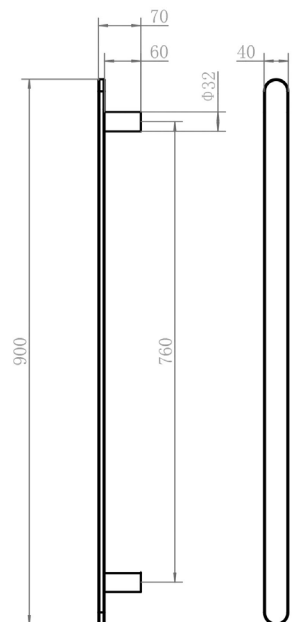

Mizu Soothe Vertical Heated Towel Rail (Triple Pack) Polished Stainless Steel

2002797

SPECIFICATIONS

Recommended Use	Domestic, Hotel & Commercial
Colour	Stainless Steel
Material	Stainless Steel (304 Grade)
Electrical Connection	Hardwired
Electrical Connection Position	Optional Top or Bottom
Heating Method	Dry Element
Power Wattage	20 W
Voltage	12V AC 50/60Hz
IP Rating	IP45

WARRANTY

Warranty - Domestic Use	7 Years
Spare Parts & Labour	12 Months

Please refer to Warranty Page for full Terms and Conditions

Dimensions are nominal measurements only.

CLEANING RECOMMENDATIONS:

We recommend the use of a soft dry cloth. This product should not be cleaned with abrasive materials or cleaning agents. Damage caused by improper treatment is not covered by the product warranty - refer to warranty conditions.

Disclaimer: Products in this specification manual must by regulation be installed by licensed and registered trade people. The manufacturer/distributor reserves the right to vary specifications or delete models from their range without prior notification. Dimensions are nominal measurements only. Dimensions and set-outs listed are correct at time of publication however the manufacturer/distributor takes no responsibility for printing errors.

Published 24/02/2023

To see the complete Mizu range go to www.reece.com.au/bathrooms