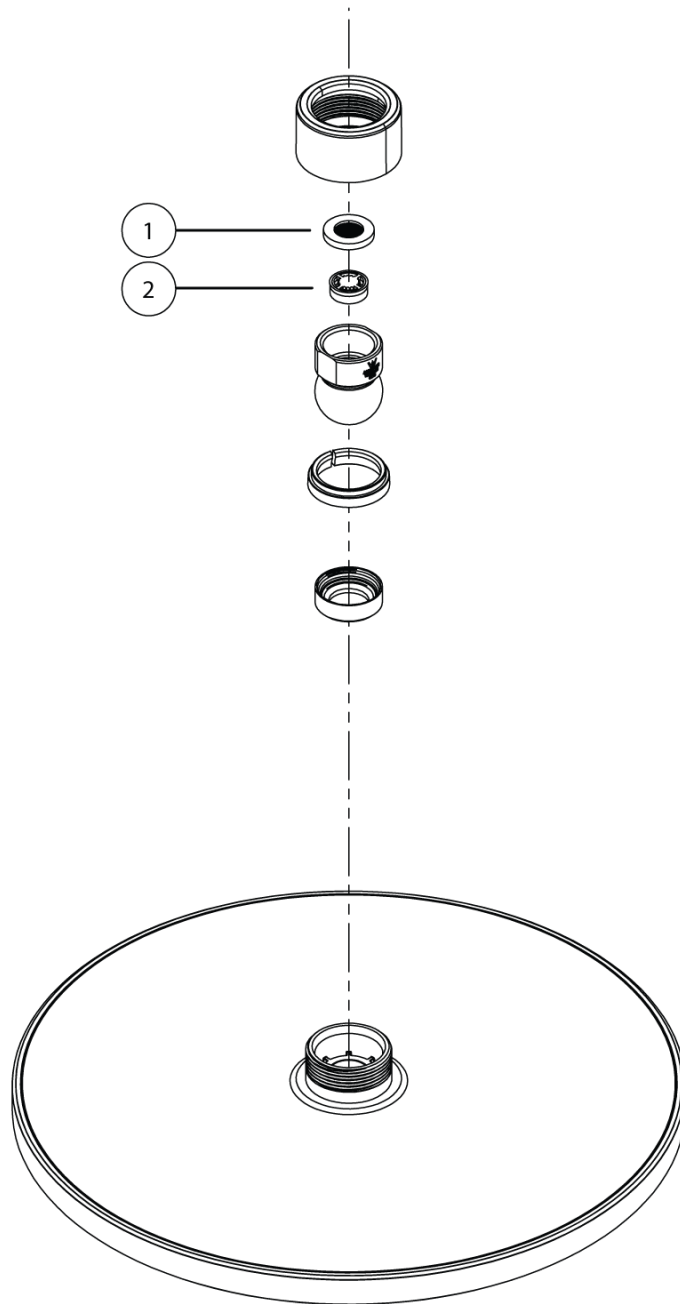

## Milli Marq Edit Overhead Shower 250mm Matte Black (3 Star)

21949

No.	Description	Code
1.	Washer Mesh Rubber 19mm OD x 2.6mm Thick	30149
2.	G-NT 9 L/M Orange	58.7409.100