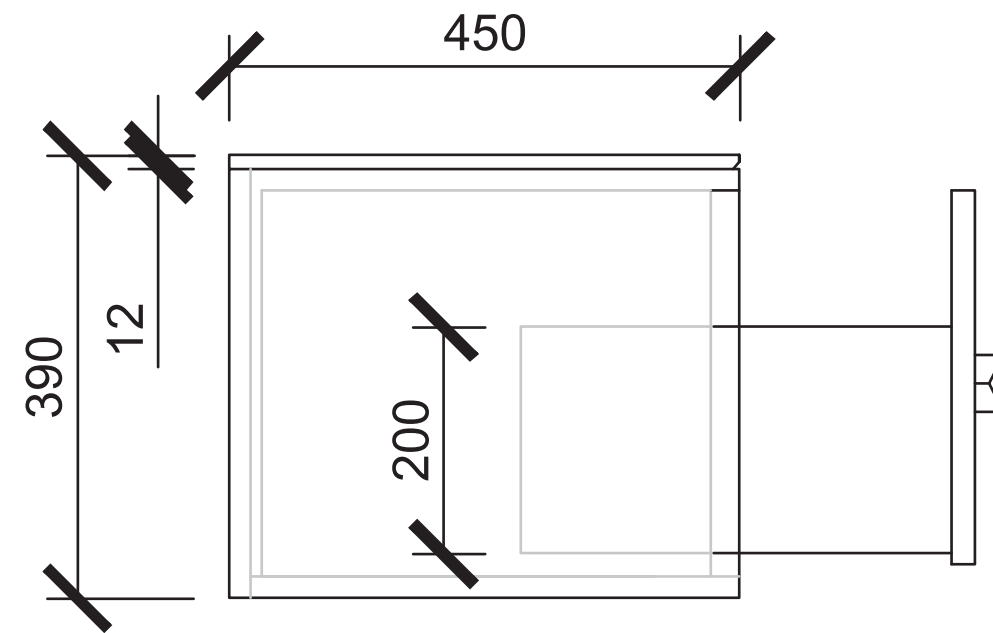

1101-1300W x 4450D x 390H

SIDE VIEW for SEMI-INSET basin alignment