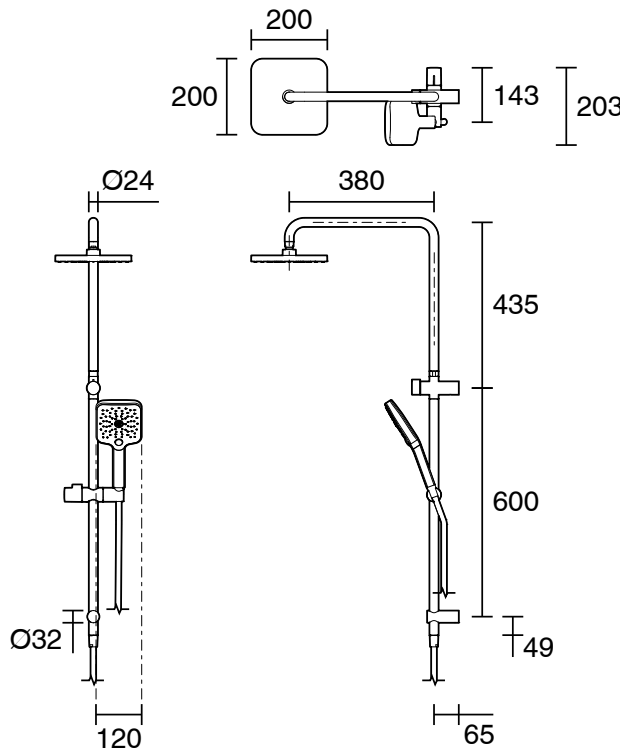

mizu

Mizu Soothe Twin Rail Shower 3 Function with Top Rail Water Inlet Brushed Nickel (5 Star)

4201036

SPECIFICATIONS	
Recommended Use	Domestic;Commercial;Hotel
Colour Finish	Brushed Nickel
Max Continuous Working Pressure (kPa)	500
Max Continuous Working Temperature (deg C)	65
WARRANTY	
Warranty - Domestic Use (Years)	10
Spare Parts & Labour (Years)	1
<i>Please refer to Warranty Page for full Terms and Conditions</i>	

Disclaimer: Products in this specification manual must by regulation be installed by licensed and registered trade people. The manufacturer/distributor reserves the right to vary specifications or delete models from their range without prior notification. Dimensions are nominal measurements only. Dimensions and set-outs listed are correct at time of publication however the manufacturer/distributor takes no responsibility for printing errors.