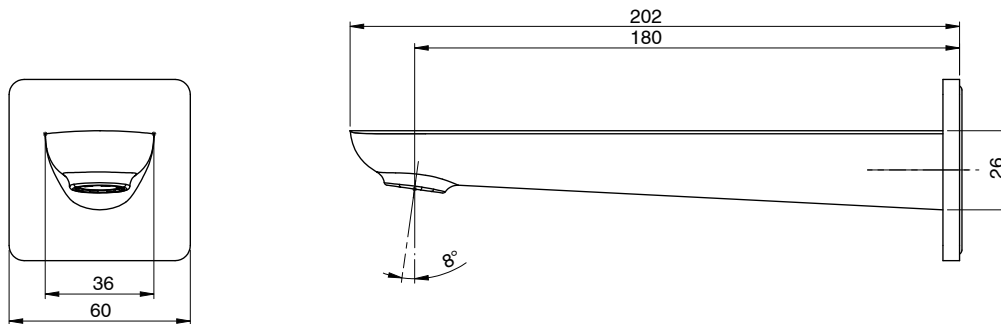

Milli Glance Wall Bath Outlet 180mm Chrome

2263011

SPECIFICATIONS

Recommended Use	Domestic, Hotel & Commercial
Colour	Chrome
Finish	Polished
Material	DR Brass
Recommended Pressure Range	150 - 500 kPa
Maximum Continuous Working Temperature	65 deg C
Suitable for Storage Tank Hot Water	Yes
Suitable for Continuous Flow Hot Water	Yes
Suitable for Gravity Feed Hot Water	No

WARRANTY

Warranty - Domestic Use	15 Years
Spare Parts & Labour	12 Months

Please refer to Warranty Page for full Terms and Conditions

Dimensions are nominal measurements only.

CLEANING RECOMMENDATIONS:

We recommend the use of soapy water or approved cleaners. This product should not be cleaned with abrasive materials. Damage caused by any improper treatment is not covered by the product warranty. Refer to Warranty Conditions

Disclaimer: Products in this specification manual must by regulation be installed by licensed and registered trade people. The manufacturer/distributor reserves the right to vary specifications or delete models from their range without prior notification. Dimensions are nominal measurements only. Dimensions and set-outs listed are correct at time of publication however the manufacturer/distributor takes no responsibility for printing errors.

Published 13/07/2022

To see the complete Milli range go to www.reece.com.au