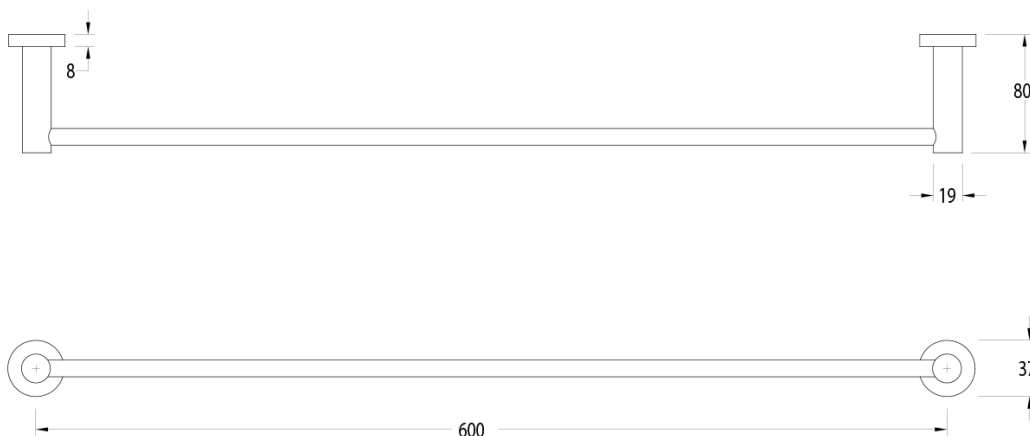

SUSSEX

Sussex Pure Single Towel Rail 600mm Chrome

2263300

SPECIFICATIONS

Recommended Use	Residential;Commercial
Colour Finish	Polished Chrome
Primary Material	DR Brass

WARRANTY

Residential Use (Years)	40
Commercial Use (Years)	10

Please refer to Sussex Warranty page for full Terms and Conditions

Dimensions are nominal measurements only.

CLEANING RECOMMENDATIONS:

We recommend the use of soapy water or approved cleaners. This product should not be cleaned with abrasive materials. Damage caused by any improper treatment is not covered by the product warranty. Refer to Warranty Conditions

Disclaimer: Products in this specification manual must by regulation be installed by licensed and registered trade people. The manufacturer/distributor reserves the right to vary specifications or delete models from their range without prior notification. Dimensions are nominal measurements only. Dimensions and set-outs listed are correct at time of publication however the manufacturer/distributor takes no responsibility for printing errors.

Published 01/04/2026

To see the complete Sussex range go to
www.reece.com.au