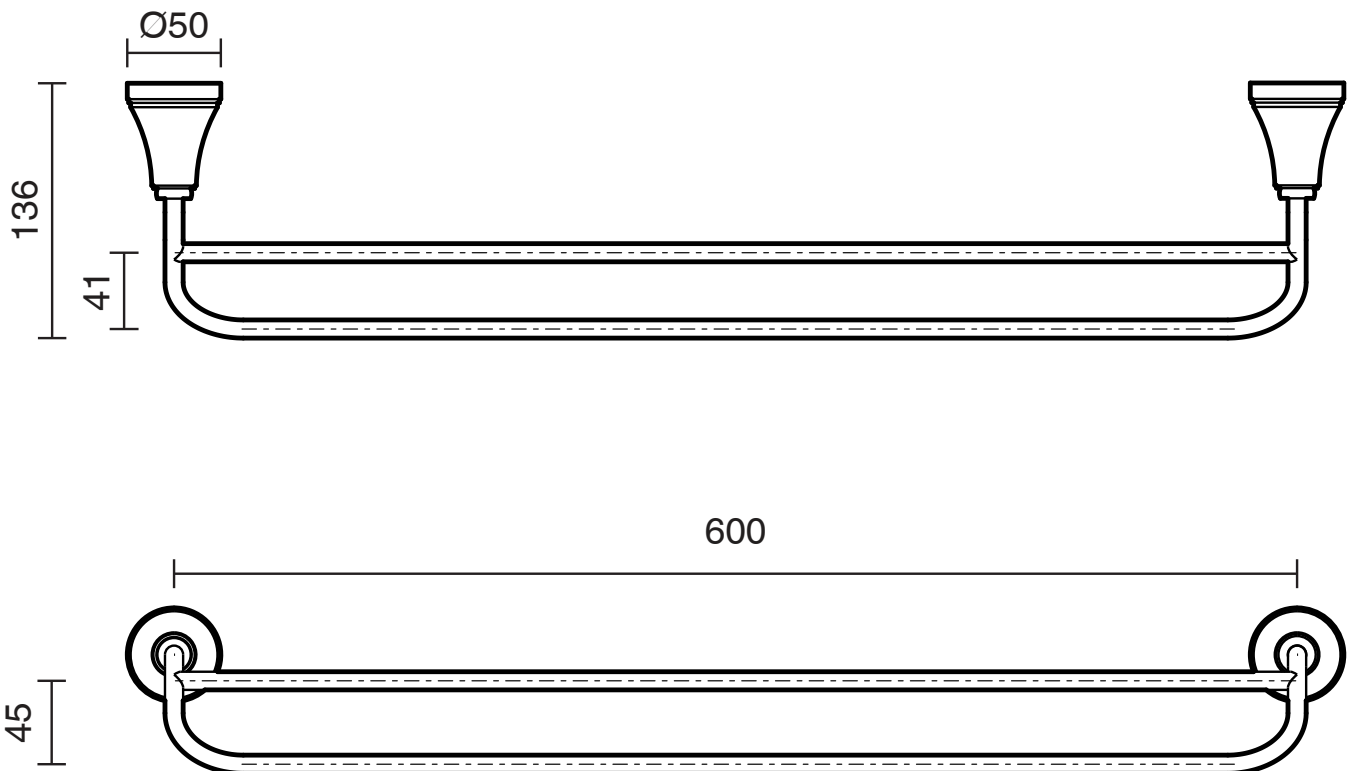

KADO

Kado Era Double Towel Rail 600mm Chrome

9507719

SPECIFICATIONS

Recommended Use	Domestic, Hotel & Commercial
Colour	Chrome
Material	Zinc/Steel

WARRANTY

Replacement Only - Domestic Use	10 Years
Parts Replacement Only	12 Months

Please refer to Warranty Page for full Terms and Conditions

Dimensions are nominal measurements only.

CLEANING RECOMMENDATIONS:

We recommend the use of soapy water or approved cleaners. This product should not be cleaned with abrasive materials. Damage caused by any improper treatment is not covered by the product warranty. Refer to Warranty Conditions

Disclaimer: Products in this specification manual must by regulation be installed by licensed and registered trade people. The manufacturer/distributor reserves the right to vary specifications or delete models from their range without prior notification. Dimensions are nominal measurements only. Dimensions and set-outs listed are correct at time of publication however the manufacturer/distributor takes no responsibility for printing errors.

Published 12/10/2023

To see the complete Kado range go to www.reece.com.au