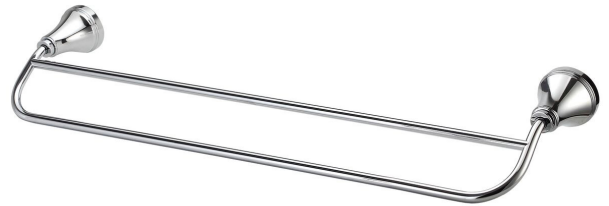

KADO

Kado Era Double Towel Rail 600mm Chrome

9507719

SPECIFICATIONS

Recommended Use	Domestic, Hotel & Commercial
Colour	Chrome
Material	Zinc/Steel

WARRANTY

Replacement Only - Domestic Use	10 Years
Parts Replacement Only	12 Months

Please refer to Warranty Page for full Terms and Conditions

Dimensions are nominal measurements only.

CLEANING RECOMMENDATIONS:

We recommend the use of soapy water or approved cleaners. This product should not be cleaned with abrasive materials. Damage caused by any improper treatment is not covered by the product warranty. Refer to Warranty Conditions

Disclaimer: Products in this specification manual must by regulation be installed by licensed and registered trade people. The manufacturer/distributor reserves the right to vary specifications or delete models from their range without prior notification. Dimensions are nominal measurements only. Dimensions and set-outs listed are correct at time of publication however the manufacturer/distributor takes no responsibility for printing errors.

Published 12/10/2023

To see the complete Kado range go to www.reece.com.au