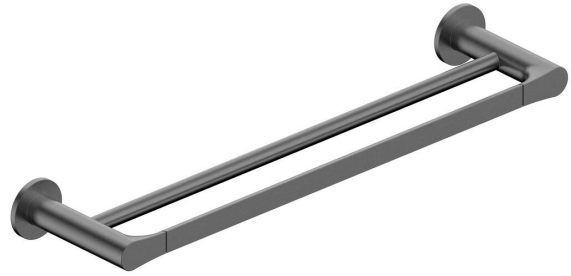

Mizu Silk Double Towel Rail 750mm Brushed Gunmetal

9511269

SPECIFICATIONS

Recommended Use	Domestic, Hotel & Commercial
Colour	Brushed Gunmetal
Material	Zinc

WARRANTY

Replacement Only - Domestic Use 10 Years

Please refer to Warranty Page for full Terms and Conditions

Dimensions are nominal measurements only.

CLEANING RECOMMENDATIONS:

We recommend the use of soapy water or approved cleaners. This product should not be cleaned with abrasive materials. Damage caused by any improper treatment is not covered by the product warranty. Refer to Warranty Conditions

Disclaimer: Products in this specification manual must by regulation be installed by licensed and registered trade people. The manufacturer/distributor reserves the right to vary specifications or delete models from their range without prior notification. Dimensions are nominal measurements only. Dimensions and set-outs listed are correct at time of publication however the manufacturer/distributor takes no responsibility for printing errors.

Published 27/07/2022

To see the complete Mizu range go to www.reece.com.au