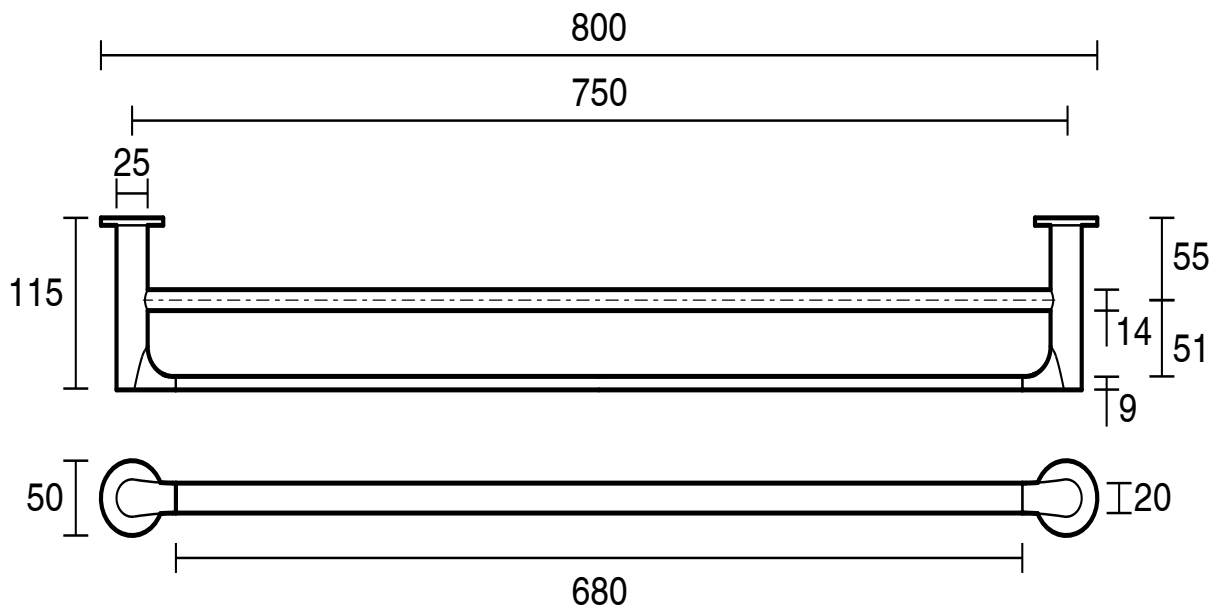

Mizu Silk Double Towel Rail 750mm Brushed Gunmetal

9511269

SPECIFICATIONS

Recommended Use	Domestic, Hotel & Commercial
Colour	Brushed Gunmetal
Material	Zinc

WARRANTY

Replacement Only - Domestic Use 10 Years

Please refer to Warranty Page for full Terms and Conditions

Dimensions are nominal measurements only.

CLEANING RECOMMENDATIONS:

We recommend the use of soapy water or approved cleaners. This product should not be cleaned with abrasive materials. Damage caused by any improper treatment is not covered by the product warranty. Refer to Warranty Conditions

Disclaimer: Products in this specification manual must by regulation be installed by licensed and registered trade people. The manufacturer/distributor reserves the right to vary specifications or delete models from their range without prior notification. Dimensions are nominal measurements only. Dimensions and set-outs listed are correct at time of publication however the manufacturer/distributor takes no responsibility for printing errors.

Published 27/07/2022

To see the complete Mizu range go to www.reece.com.au