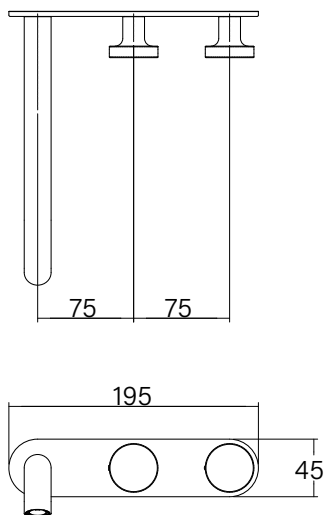

**Faucet Strommen Vara Disc Wall Basin / Bath Hostess System Tap Right Hand 200mm Kit
Brushed Admiralty Brass (6 Star) Lead Free
40085**

SPECIFICATIONS	
Recommended Use	Domestic; Commercial; Hotel
Colour Finish	Brushed Admiralty Brass
Primary Material	DR Brass
Recommended Pressure Range	300 - 500 kPa
Max Continuous Working Temperature (deg C)	65
Min Continuous Working Temperature (deg C)	5
Hot Water Unit Suitability	Storage Tank, Continuous Flow
WARRANTY	
Warranty - Domestic Use (Years)	40
Spare Parts & Labour (Years)	10
<i>Please refer to Warranty Page for full Terms and Conditions</i>	

Disclaimer: Products in this specification manual must by regulation be installed by licensed and registered trade people. The manufacturer/distributor reserves the right to vary specifications or delete models from their range without prior notification. Dimensions are nominal measurements only. Dimensions and set-outs listed are correct at time of publication however the manufacturer/distributor takes no responsibility for printing errors.