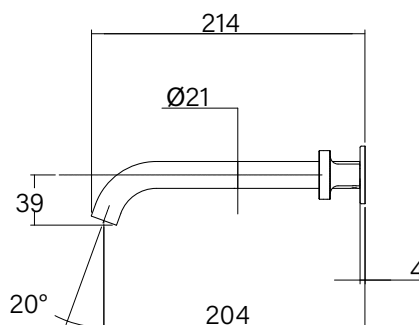

**Faucet Strommen Vara Disc Wall Basin / Bath Hostess System Tap Right Hand 200mm Kit
Brushed Admiralty Brass (6 Star) Lead Free
40085**

SPECIFICATIONS	
Recommended Use	Domestic; Commercial; Hotel
Colour Finish	Brushed Admiralty Brass
Primary Material	DR Brass
Recommended Pressure Range	300 - 500 kPa
Max Continuous Working Temperature (deg C)	65
Min Continuous Working Temperature (deg C)	5
Hot Water Unit Suitability	Storage Tank, Continuous Flow
WARRANTY	
Warranty - Domestic Use (Years)	40
Spare Parts & Labour (Years)	10
<i>Please refer to Warranty Page for full Terms and Conditions</i>	

Disclaimer: Products in this specification manual must by regulation be installed by licensed and registered trade people. The manufacturer/distributor reserves the right to vary specifications or delete models from their range without prior notification. Dimensions are nominal measurements only. Dimensions and set-outs listed are correct at time of publication however the manufacturer/distributor takes no responsibility for printing errors.