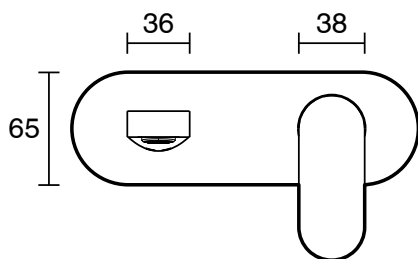

mizu

Mizu Soothe MK2 Wall Basin/Bath Mixer Set Kit Brushed Brass (6 Star)

9512394

SPECIFICATIONS

Recommended Use	Domestic;Commercial;Hotel
Colour Finish	Brushed Brass
Primary Material	Lead Free Brass
WARRANTY	
Warranty - Domestic Use (Years)	10
Spare Parts & Labour (Years)	1
<i>Please refer to Warranty Page for full Terms and Conditions</i>	