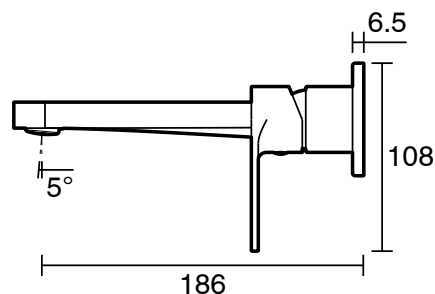

mizu

Mizu Soothe MK2 Wall Basin/Bath Mixer Set Kit Brushed Brass (6 Star)

9512394

SPECIFICATIONS

Recommended Use	Domestic;Commercial;Hotel
Colour Finish	Brushed Brass
Primary Material	Lead Free Brass
WARRANTY	
Warranty - Domestic Use (Years)	10
Spare Parts & Labour (Years)	1
<i>Please refer to Warranty Page for full Terms and Conditions</i>	

Disclaimer: Products in this specification manual must by regulation be installed by licensed and registered trade people. The manufacturer/distributor reserves the right to vary specifications or delete models from their range without prior notification. Dimensions are nominal measurements only. Dimensions and set-outs listed are correct at time of publication however the manufacturer/distributor takes no responsibility for printing errors.