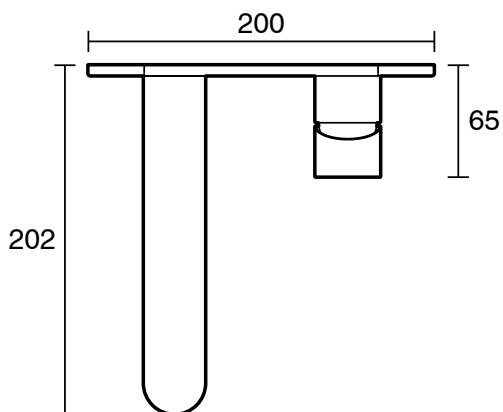

mizu

Mizu Soothe MK2 Wall Basin/Bath Mixer Set Kit Brushed Brass (6 Star)

9512394

SPECIFICATIONS

Recommended Use	Domestic;Commercial;Hotel
Colour Finish	Brushed Brass
Primary Material	Lead Free Brass
WARRANTY	
Warranty - Domestic Use (Years)	10
Spare Parts & Labour (Years)	1
<i>Please refer to Warranty Page for full Terms and Conditions</i>	