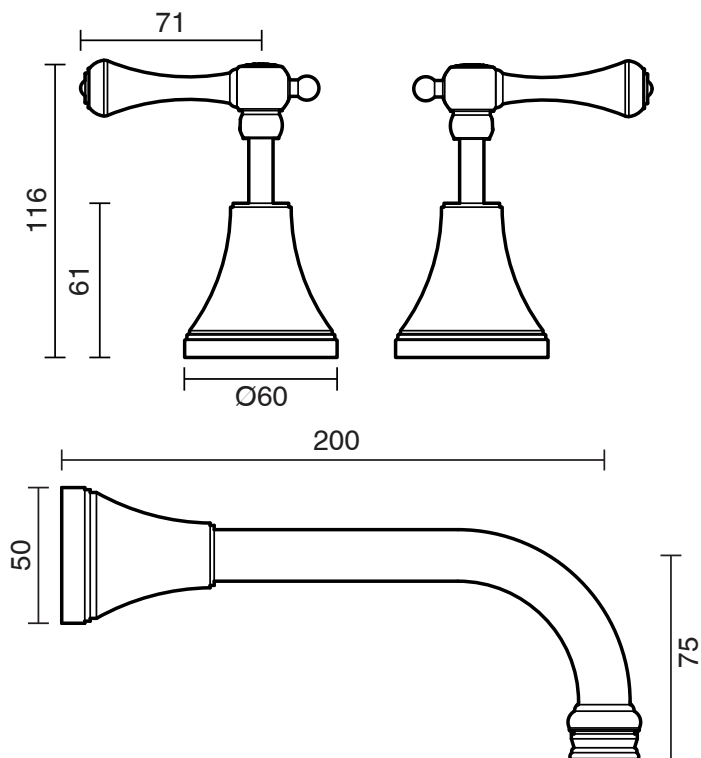

KADO

Kado Era Wall Bath Set 200mm Lever Handle Matte Black

2263695

SPECIFICATIONS

Recommended Use	Domestic, Hotel & Commercial
Colour	Matte Black
Finish	Matte
Material	DR Brass
Recommended Pressure Range	150 - 500 kPa
Maximum Continuous Working Temperature	80 deg C
Suitable for Storage Tank Hot Water	Yes
Suitable for Continuous Flow Hot Water	Yes
Suitable for Gravity Feed Hot Water	No

WARRANTY

Warranty - Domestic Use	10 Years
Spare Parts & Labour	12 Months

Please refer to Warranty Page for full Terms and Conditions

Dimensions are nominal measurements only.

CLEANING RECOMMENDATIONS:

We recommend the use of soapy water or approved cleaners. This product should not be cleaned with abrasive materials. Damage caused by any improper treatment is not covered by the product warranty. Refer to Warranty Conditions

Disclaimer: Products in this specification manual must by regulation be installed by licensed and registered trade people. The manufacturer/distributor reserves the right to vary specifications or delete models from their range without prior notification. Dimensions are nominal measurements only. Dimensions and set-outs listed are correct at time of publication however the manufacturer/distributor takes no responsibility for printing errors.

Published 12/10/2023

To see the complete Kado range go to www.reece.com.au