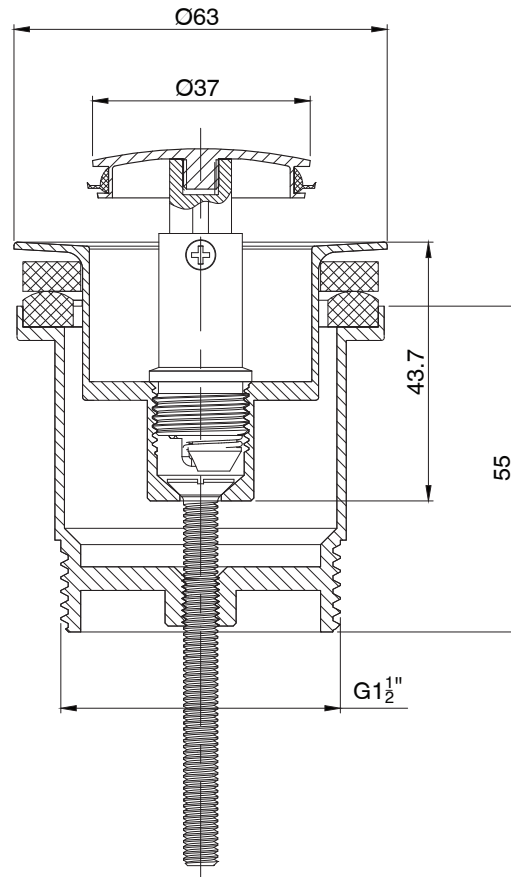

WARRANTY

Replacement Only - Domestic Use	12 Months

Please refer to Warranty Page for full Terms and Conditions