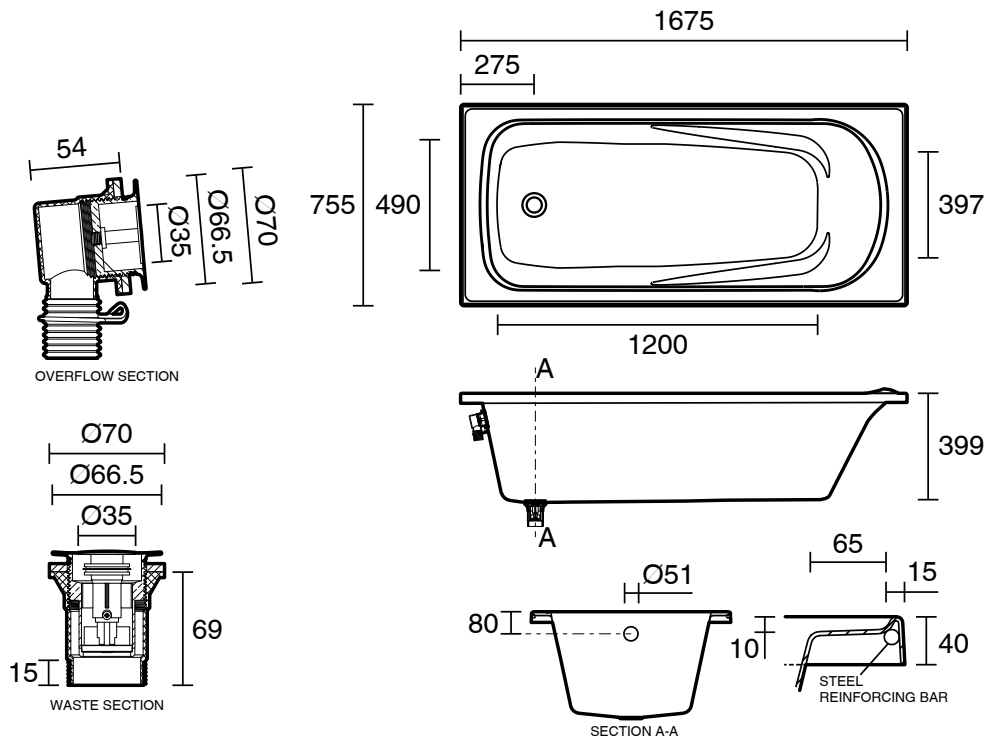

Posh Solus MK2 Inset Bath 1675mm with Overflow Matte Black

1704242

SPECIFICATIONS

Recommended Use	Domestic, Hotel & Commercial
Material	Sanitary Grade Acrylic
Colour	Matte Black
Capacity	210 ltr
Weight	18 kg
Overflow Configuration	Overflow
Mounting	Inset
Plug & Waste Size	40mm
Plug & Waste	Included

WARRANTY

Warranty - Domestic Use	10 Years
Spare Parts & Labour	12 Months

Please refer to Warranty Page for full Terms and Conditions

Dimensions are nominal measurements only.

CLEANING RECOMMENDATIONS:

We recommend the use of soapy water or approved cleaners. This product should not be cleaned with abrasive materials. Damage caused by any improper treatment is not covered by the product warranty. Refer to Warranty Conditions

Disclaimer: Products in this specification manual must by regulation be installed by licensed and registered trade people. The manufacturer/distributor reserves the right to vary specifications or delete models from their range without prior notification. Dimensions are nominal measurements only. Dimensions and set-outs listed are correct at time of publication however the manufacturer/distributor takes no responsibility for printing errors.

Published 11/10/2023

To see the complete Posh range go to
www.reece.com.au