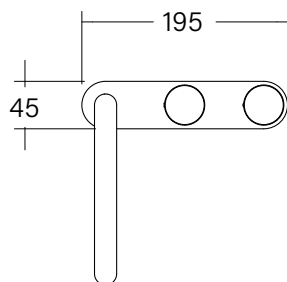

Faucet Strommen Vara Disc Hob Basin Hostess Tap System Matte Black (6 Star) Lead Free

40338

SPECIFICATIONS

Recommended Use	Domestic; Commercial; Hotel
Colour Finish	Matte Black
Primary Material	DR Brass
Recommended Pressure Range	300 - 500 kPa
Max Continuous Working Temperature (deg C)	65
Min Continuous Working Temperature (deg C)	5
Hot Water Unit Suitability	Storage Tank, Continuous Flow

WARRANTY

Warranty - Domestic Use (Years)	40
Spare Parts & Labour (Years)	10

Please refer to Warranty Page for full Terms and Conditions