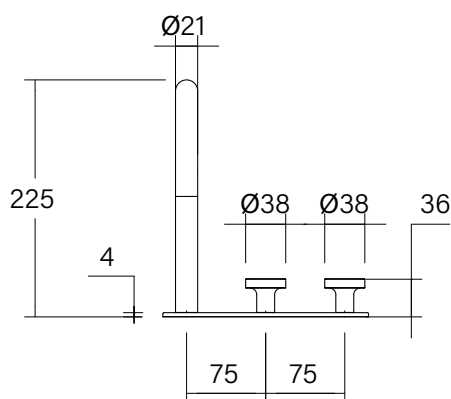

Faucet Strommen Vara Disc Hob Basin Hostess Tap System Matte Black (6 Star) Lead Free

40338

SPECIFICATIONS

Recommended Use	Domestic; Commercial; Hotel
Colour Finish	Matte Black
Primary Material	DR Brass
Recommended Pressure Range	300 - 500 kPa
Max Continuous Working Temperature (deg C)	65
Min Continuous Working Temperature (deg C)	5
Hot Water Unit Suitability	Storage Tank, Continuous Flow

WARRANTY

Warranty - Domestic Use (Years)	40
Spare Parts & Labour (Years)	10

Please refer to Warranty Page for full Terms and Conditions