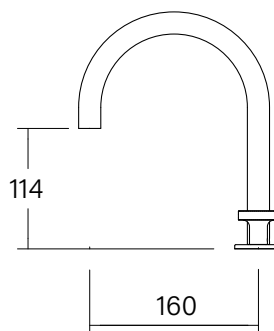

Faucet Strommen Vara Disc Hob Basin Hostess Tap System Matte Black (6 Star) Lead Free

40338

SPECIFICATIONS

Recommended Use	Domestic; Commercial; Hotel
Colour Finish	Matte Black
Primary Material	DR Brass
Recommended Pressure Range	300 - 500 kPa
Max Continuous Working Temperature (deg C)	65
Min Continuous Working Temperature (deg C)	5
Hot Water Unit Suitability	Storage Tank, Continuous Flow

WARRANTY

Warranty - Domestic Use (Years)	40
Spare Parts & Labour (Years)	10

Please refer to Warranty Page for full Terms and Conditions