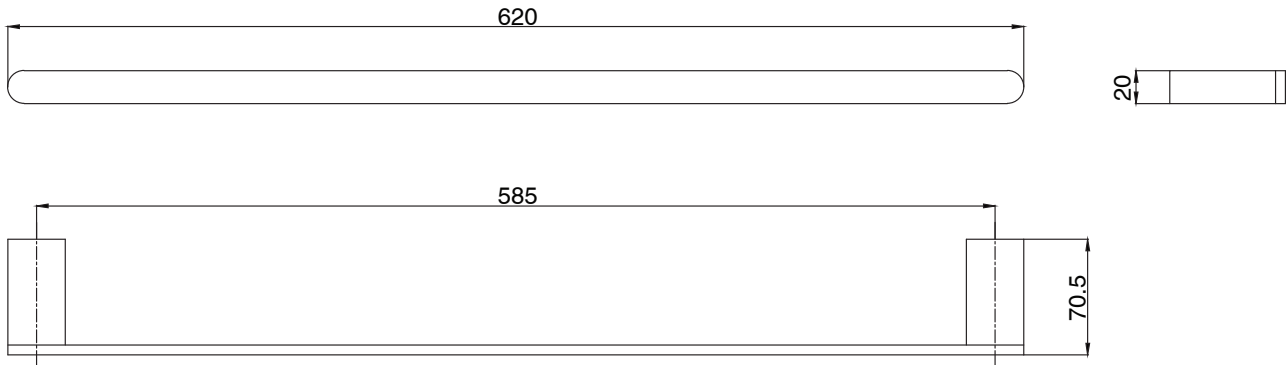

Mizu Soothe Single Towel 600mm Brushed Nickel

2265094

SPECIFICATIONS

Recommended Use	Domestic;Hotel;Commercial
Colour Finish	Brushed Nickel
Primary Material	Zinc

WARRANTY

Replacement Only - Domestic Use (Years)	10
Parts Replacement Only (Years)	1

Please refer to Warranty Page for full Terms and Conditions

Dimensions are nominal measurements only.

CLEANING RECOMMENDATIONS:

We recommend the use of soapy water or approved cleaners. This product should not be cleaned with abrasive materials. Damage caused by any improper treatment is not covered by the product warranty. Refer to Warranty Conditions

Disclaimer: Products in this specification manual must by regulation be installed by licensed and registered trade people. The manufacturer/distributor reserves the right to vary specifications or delete models from their range without prior notification. Dimensions are nominal measurements only. Dimensions and set-outs listed are correct at time of publication however the manufacturer/distributor takes no responsibility for printing errors.

Published 25/11/2024

To see the complete Mizu range go to www.reece.com.au