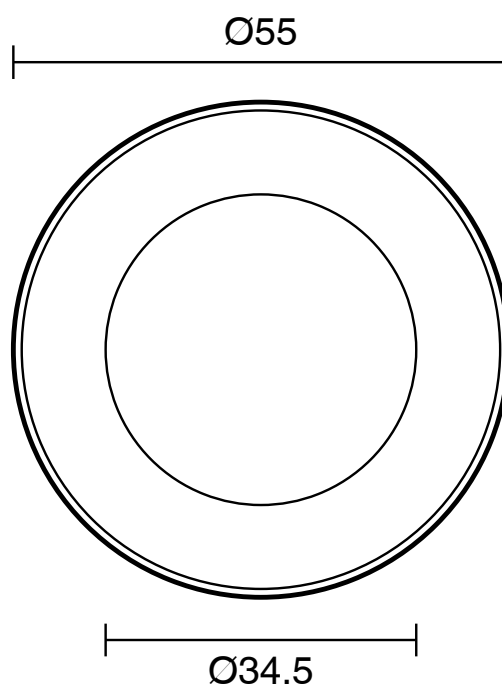

## Roca Ona Robe Hook Brushed Nickel

15050

SPECIFICATIONS	
Recommended Use	Domestic;Commercial;Hotel
Colour Category	Nickel
Colour Finish	Brushed Nickel
Primary Material	Brass
WARRANTY	
Replacement Only - Domestic Use	15
Parts Replacement Only	1
<i>Please refer to Warranty Page for full Terms and Conditions</i>	

Dimensions are nominal measurements only.