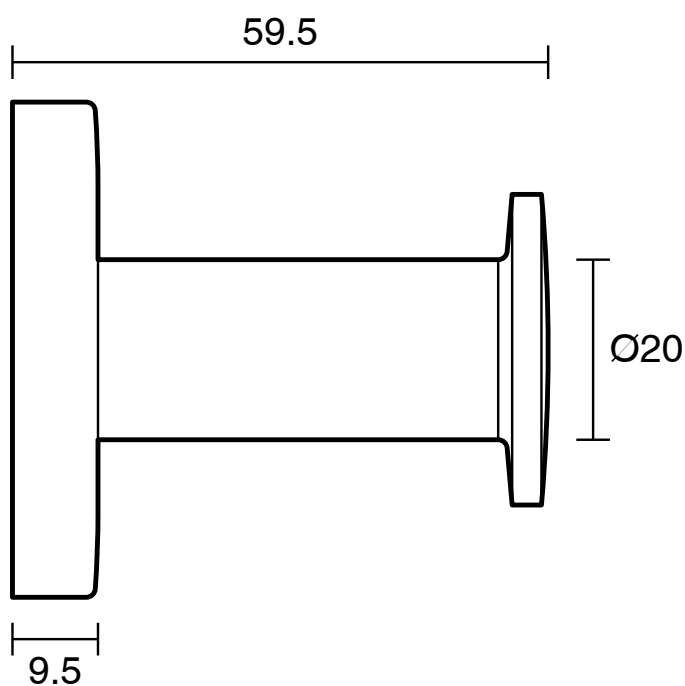

## Roca Ona Robe Hook Brushed Nickel

15050

SPECIFICATIONS	
Recommended Use	Domestic;Commercial;Hotel
Colour Category	Nickel
Colour Finish	Brushed Nickel
Primary Material	Brass
WARRANTY	
Replacement Only - Domestic Use	15
Parts Replacement Only	1
<i>Please refer to Warranty Page for full Terms and Conditions</i>	

Dimensions are nominal measurements only.