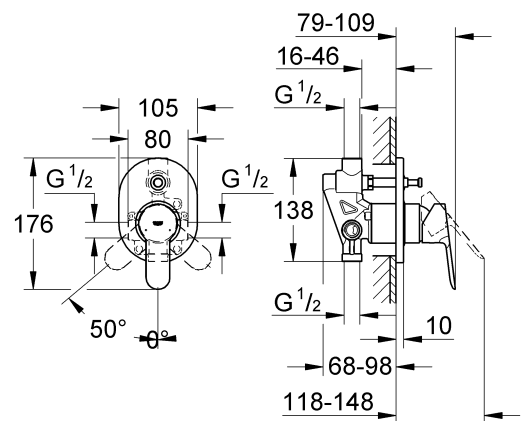

BAUEDGE
SHOWER MIXER WITH DIVERTER TRIMSET
MODEL #19586000

Pure Freude
an Wasser

Product Specifications

Product Description: Bauedge Diverter Mixer Trimset

Single-Lever Bath Trimset

Concealed Inwall Body for installation 33961000
Without Concealed Body

Chrome finish

Automatic Diverter: Bath/Shower
Metal Lever
With shaft sealing

Installation instructions

Installation Instructions

Flush piping system prior and after installation of fitting thoroughly!

This product must be installed in conformance with local codes e.g. AS/NZS 3500 series of standard!

Installation and connection, see Figs [1] to [4]. Refer to the dimensional drawing above. For installation with 33961000 concealed in-wall body. **PLEASE NOTE** – Face of noggins need to be positioned a minimum of 43mm & a maximum of 73mm from where the finished wall surface will end up.