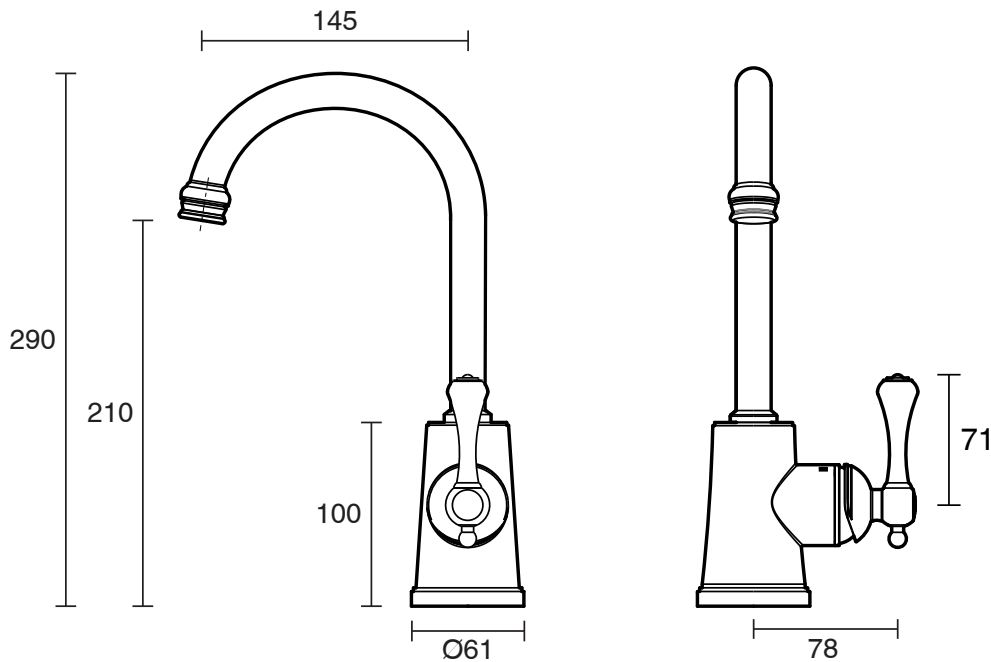

KADO

Kado Era Sink Mixer Small Matte Black (5 Star)

2263717

SPECIFICATIONS	
Recommended Use	Domestic, Hotel & Commercial
Colour	Matte Black
Finish	Matte
Material	DR Brass
Recommended Pressure Range	150 - 500 kPa
Maximum Continuous Working Temperature	80 deg C
Suitable for Storage Tank Hot Water	Yes
Suitable for Continuous Flow Hot Water	Yes
Suitable for Gravity Feed Hot Water	No
WARRANTY	
Warranty - Domestic Use	10 Years
Spare Parts & Labour	12 Months
<i>Please refer to Warranty Page for full Terms and Conditions</i>	