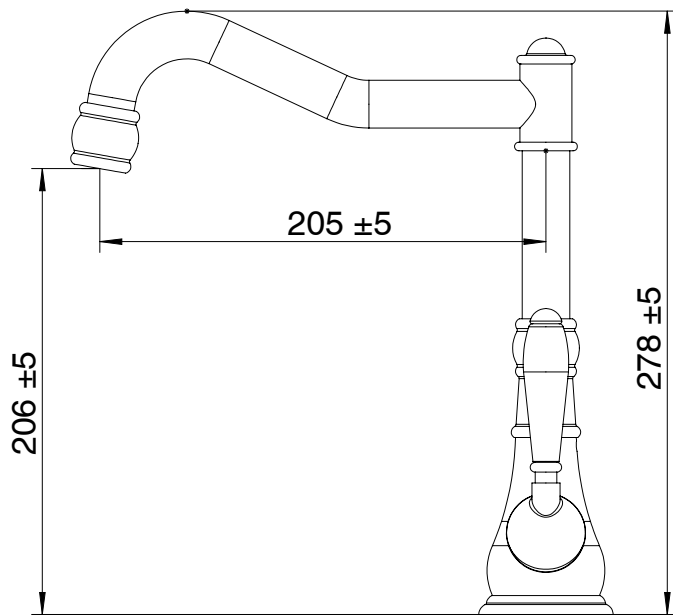

Milli Voir English Sink Mixer with Porcelain Handle Chrome (4 Star)

2265300

SPECIFICATIONS

Recommended Use	Domestic, hotel and commercial
Colour	Chrome
Material	DR Brass
Recommended Pressure Range	150 - 500 kPa
Max Continuous Working Pressure	500 kPa
Max Continuous Working Temperature	80 deg C
Suitable for Storage Tank Hot Water	Yes
Suitable for Continuous Flow Hot Water	Yes
Suitable for Gravity Feed Hot Water	No

WARRANTY

Warranty - Domestic Use	15 Years
Spare Parts & Labour	12 Months

Please refer to Warranty Page for full Terms and Conditions

Dimensions are nominal measurements only.

CLEANING RECOMMENDATIONS:

We recommend the use of soapy water or approved cleaners. This product should not be cleaned with abrasive materials. Damage caused by any improper treatment is not covered by the product warranty. Refer to Warranty Conditions

Disclaimer: Products in this specification manual must by regulation be installed by licensed and registered trade people. The manufacturer/distributor reserves the right to vary specifications or delete models from their range without prior notification. Dimensions are nominal measurements only. Dimensions and set-outs listed are correct at time of publication however the manufacturer/distributor takes no responsibility for printing errors.

Published 01/06/2020

To see the complete Milli range go to www.reece.com.au