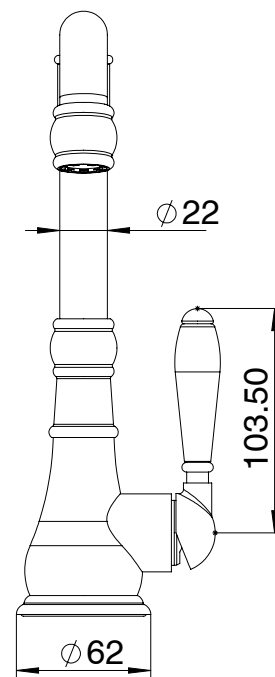

Milli Voir English Sink Mixer with Porcelain Handle Chrome (4 Star)

2265300

SPECIFICATIONS

Recommended Use	Domestic, hotel and commercial
Colour	Chrome
Material	DR Brass
Recommended Pressure Range	150 - 500 kPa
Max Continuous Working Pressure	500 kPa
Max Continuous Working Temperature	80 deg C
Suitable for Storage Tank Hot Water	Yes
Suitable for Continuous Flow Hot Water	Yes
Suitable for Gravity Feed Hot Water	No

WARRANTY

Warranty - Domestic Use	15 Years
Spare Parts & Labour	12 Months

Please refer to Warranty Page for full Terms and Conditions

Dimensions are nominal measurements only.

CLEANING RECOMMENDATIONS:

We recommend the use of soapy water or approved cleaners. This product should not be cleaned with abrasive materials. Damage caused by any improper treatment is not covered by the product warranty. Refer to Warranty Conditions

Disclaimer: Products in this specification manual must by regulation be installed by licensed and registered trade people. The manufacturer/distributor reserves the right to vary specifications or delete models from their range without prior notification. Dimensions are nominal measurements only. Dimensions and set-outs listed are correct at time of publication however the manufacturer/distributor takes no responsibility for printing errors.

Published 01/06/2020

To see the complete Milli range go to www.reece.com.au