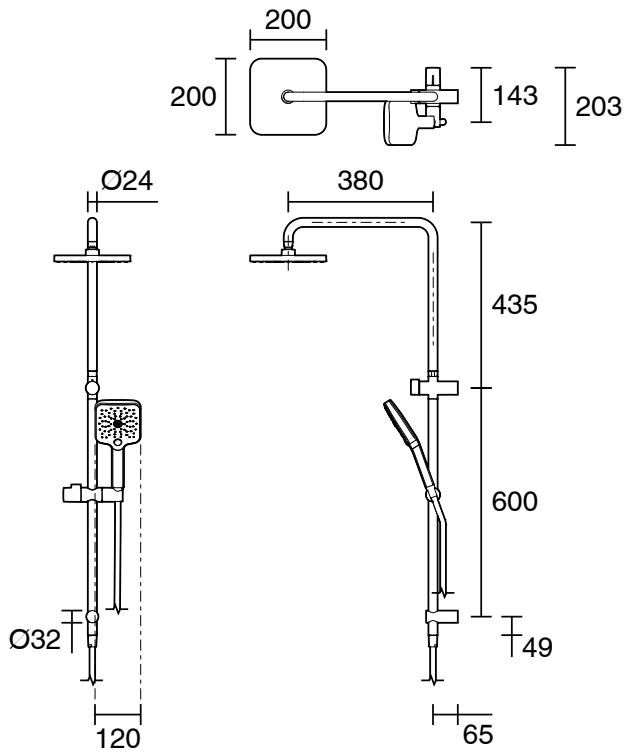

Mizu Soothe Twin Rail Shower 3 Function with Top Rail Water Inlet Matte Black (5 Star)

4201038

SPECIFICATIONS	
Recommended Use	Domestic;Commercial;Hotel
Colour Finish	Matte Black
Max Continuous Working Pressure (kPa)	500
Max Continuous Working Temperature (deg C)	65
WARRANTY	
Warranty - Domestic Use (Years)	10
Spare Parts & Labour (Years)	1
<i>Please refer to Warranty Page for full Terms and Conditions</i>	

Disclaimer: Products in this specification manual must by regulation be installed by licensed and registered trade people. The manufacturer/distributor reserves the right to vary specifications or delete models from their range without prior notification. Dimensions are nominal measurements only. Dimensions and set-outs listed are correct at time of publication however the manufacturer/distributor takes no responsibility for printing errors.