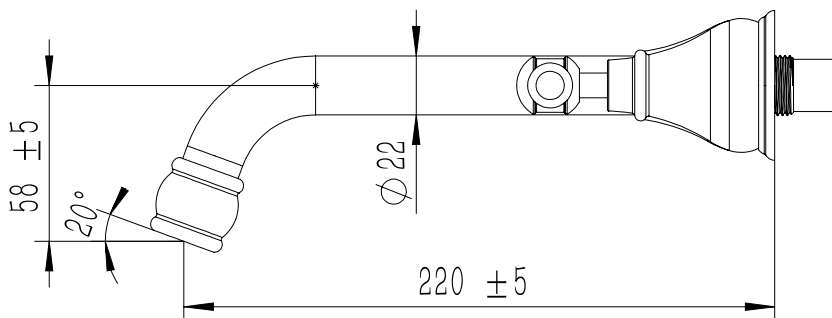

Milli

Milli Voir Wall Bath Set Lever Handle 220mm Brushed Gunmetal

2265536

SPECIFICATIONS

Recommended Use	Domestic, hotel and commercial
Colour	Gunmetal
Material	DR Brass
Recommended Pressure Range	150 - 500 kPa
Max Continuous Working Pressure	500 kPa
Max Continuous Working Temperature	80 deg C
Suitable for Storage Tank Hot Water	Yes
Suitable for Continuous Flow Hot Water	Yes
Suitable for Gravity Feed Hot Water	No

WARRANTY

Warranty - Domestic Use	15 Years
Spare Parts & Labour	12 Months

Please refer to Warranty Page for full Terms and Conditions

Dimensions are nominal measurements only.

CLEANING RECOMMENDATIONS:

We recommend the use of soapy water or approved cleaners. This product should not be cleaned with abrasive materials. Damage caused by any improper treatment is not covered by the product warranty. Refer to Warranty Conditions

Disclaimer: Products in this specification manual must by regulation be installed by licensed and registered trade people. The manufacturer/distributor reserves the right to vary specifications or delete models from their range without prior notification. Dimensions are nominal measurements only. Dimensions and set-outs listed are correct at time of publication however the manufacturer/distributor takes no responsibility for printing errors.

Published 01/06/2020

To see the complete Milli range go to www.reece.com.au