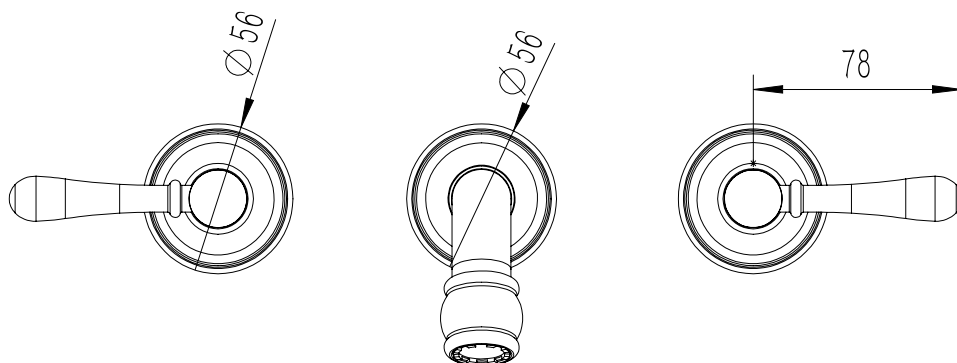

Milli

Milli Voir Wall Bath Set Lever Handle 220mm Brushed Gunmetal

2265536

SPECIFICATIONS

Recommended Use	Domestic, hotel and commercial
Colour	Gunmetal
Material	DR Brass
Recommended Pressure Range	150 - 500 kPa
Max Continuous Working Pressure	500 kPa
Max Continuous Working Temperature	80 deg C
Suitable for Storage Tank Hot Water	Yes
Suitable for Continuous Flow Hot Water	Yes
Suitable for Gravity Feed Hot Water	No

WARRANTY

Warranty - Domestic Use	15 Years
Spare Parts & Labour	12 Months

Please refer to Warranty Page for full Terms and Conditions

Dimensions are nominal measurements only.

CLEANING RECOMMENDATIONS:

We recommend the use of soapy water or approved cleaners. This product should not be cleaned with abrasive materials. Damage caused by any improper treatment is not covered by the product warranty. Refer to Warranty Conditions

Disclaimer: Products in this specification manual must by regulation be installed by licensed and registered trade people. The manufacturer/distributor reserves the right to vary specifications or delete models from their range without prior notification. Dimensions are nominal measurements only. Dimensions and set-outs listed are correct at time of publication however the manufacturer/distributor takes no responsibility for printing errors.

Published 01/06/2020

To see the complete Milli range go to www.reece.com.au