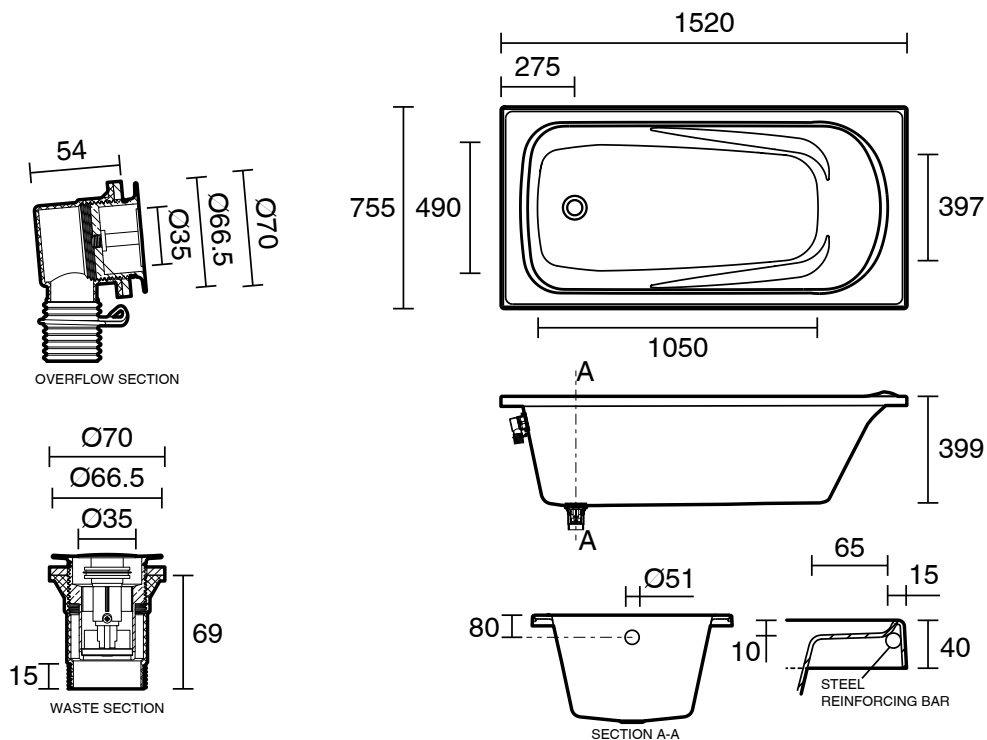

Posh Solus MK2 Inset Bath 1520mm with Overflow Matte Black

1704241

SPECIFICATIONS

Recommended Use	Domestic, Hotel & Commercial
Material	Sanitary Grade Acrylic
Colour	Matte Black
Capacity	180 ltr
Weight	17 kg
Overflow Configuration	Overflow
Mounting	Inset
Plug & Waste Size	40mm
Plug & Waste	Included

WARRANTY

Warranty - Domestic Use	10 Years
Spare Parts & Labour	12 Months

Please refer to Warranty Page for full Terms and Conditions

Dimensions are nominal measurements only.

CLEANING RECOMMENDATIONS:

We recommend the use of soapy water or approved cleaners. This product should not be cleaned with abrasive materials. Damage caused by any improper treatment is not covered by the product warranty. Refer to Warranty Conditions

Disclaimer: Products in this specification manual must by regulation be installed by licensed and registered trade people. The manufacturer/distributor reserves the right to vary specifications or delete models from their range without prior notification. Dimensions are nominal measurements only. Dimensions and set-outs listed are correct at time of publication however the manufacturer/distributor takes no responsibility for printing errors.

Published 11/10/2023

To see the complete Posh range go to
www.reece.com.au