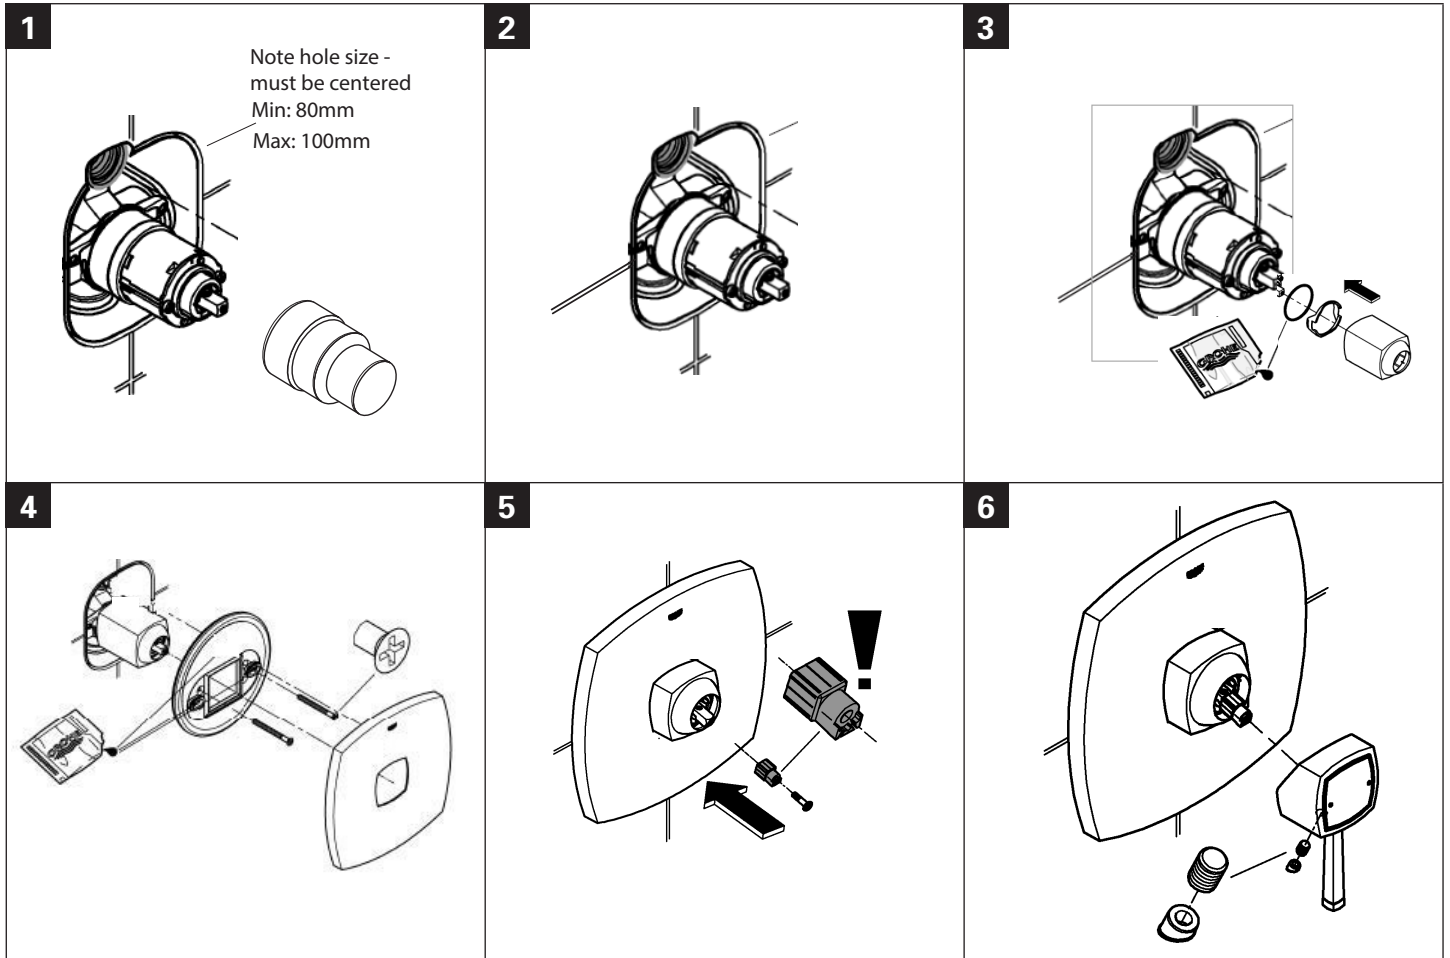

GRANDERA
SHOWER MIXER TRIMSET
MODEL #19932000

Pure Freude
an Wasser

Product Specifications

Product Description:

Grandera
Single-Lever Shower Mixer Trimset

Concealed inwall body for final installation 33962000
Without concealed body

GROHE StarLight® chrome finish
Escutcheon and shaft sealing
Metal escutcheon
Covered fixing
Min. recommended pressure 100kpa

Installation instructions

Installation Instructions

Flush piping system prior and after installation of fitting thoroughly!