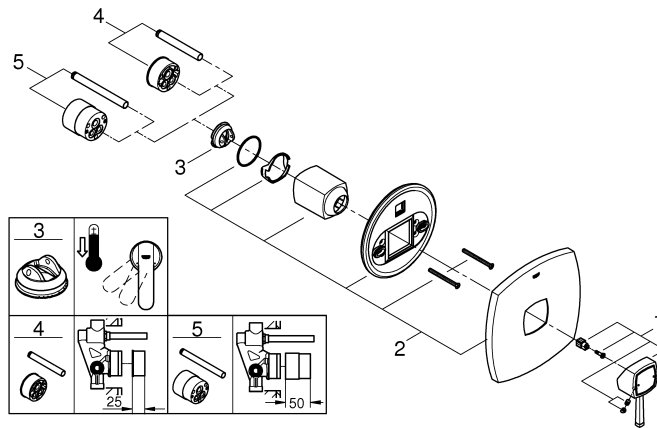

Care

For directions on the care of this fitting, please refer to the accompanying care instructions.

GRANDERA
 SHOWER MIXER TRIMSET
 MODEL #19932000

Pure Freude
 an Wasser

Spare Parts

Pos.-nr.	Product Description	Order-nr.	Units per package
1	Lever	46833000	1
2	Escutchion	46832000	1
3	Temperature limiter - optional extra	46375000	1
4	Extension set - optional extra	46191000	1
5	Extension set - optional extra	46343000	1