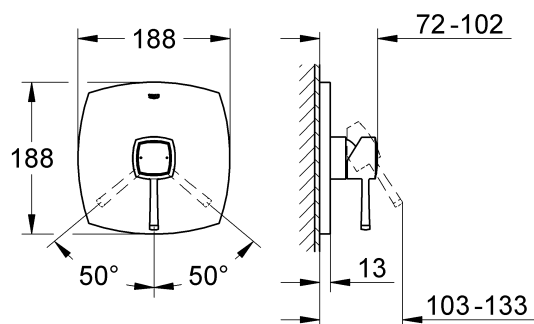

Product Description:

Grandera
Single-Lever Shower Mixer Trimset

Concealed inwall body for final installation 33962000
Without concealed body

GROHE StarLight® chrome finish
Escutcheon and shaft sealing
Metal escutcheon
Covered fixing
Min. recommended pressure 100kpa