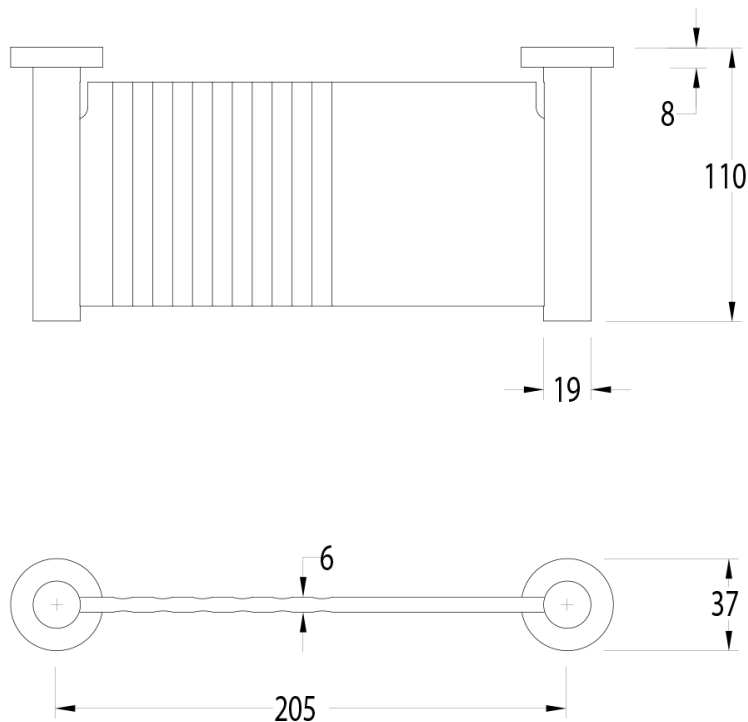

Milli Mood Edit Soap Dish Brushed Nickel

2299212

SPECIFICATIONS

Recommended Use	Domestic, Hotel & Commercial
Colour	Brushed Nickel
Material	DR Brass

WARRANTY

Replacement Only - Domestic Use 15 Years

Please refer to Warranty Page for full Terms and Conditions