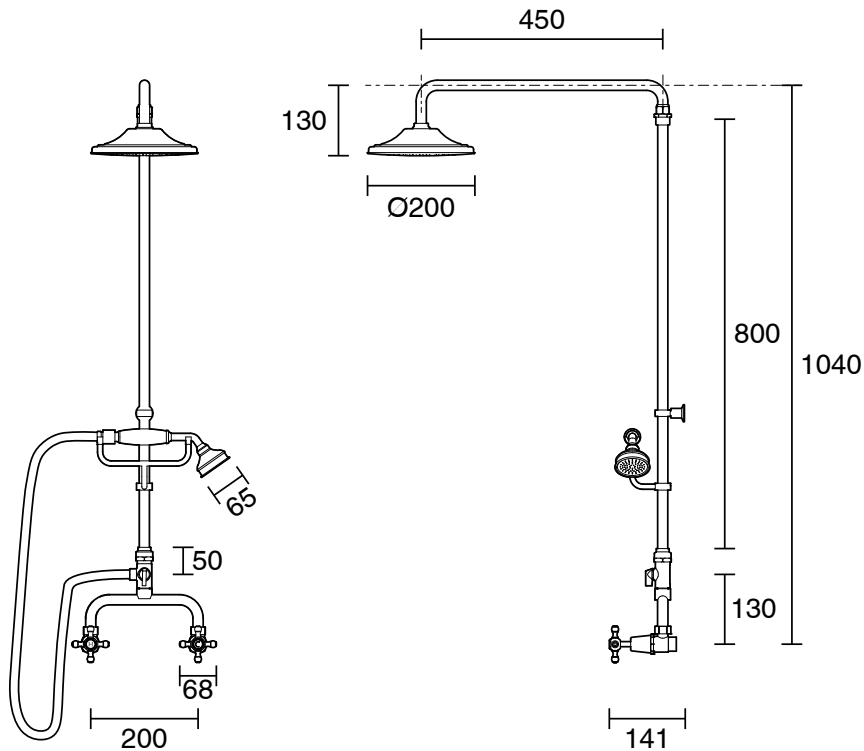

KADO

Kado Era Exposed Twin Telephone Shower Set Cross Handles Chrome (3 Star)

9507740

SPECIFICATIONS

Recommended Use	Domestic, Hotel & Commercial
Colour	Chrome
Finish	Polished
Material	DR Brass
Recommended Pressure Range	150 - 500 kPa
Maximum Continuous Working Temperature	80 deg C
Suitable for Storage Tank Hot Water	Yes
Suitable for Continuous Flow Hot Water	Yes
Suitable for Gravity Feed Hot Water	No

WARRANTY

Warranty - Domestic Use	10 Years
Spare Parts & Labour	12 Months

Please refer to Warranty Page for full Terms and Conditions

Dimensions are nominal measurements only.

CLEANING RECOMMENDATIONS:

We recommend the use of soapy water or approved cleaners. This product should not be cleaned with abrasive materials. Damage caused by any improper treatment is not covered by the product warranty. Refer to Warranty Conditions

Disclaimer: Products in this specification manual must by regulation be installed by licensed and registered trade people. The manufacturer/distributor reserves the right to vary specifications or delete models from their range without prior notification. Dimensions are nominal measurements only. Dimensions and set-outs listed are correct at time of publication however the manufacturer/distributor takes no responsibility for printing errors.

Published 12/10/2023

To see the complete Kado range go to www.reece.com.au