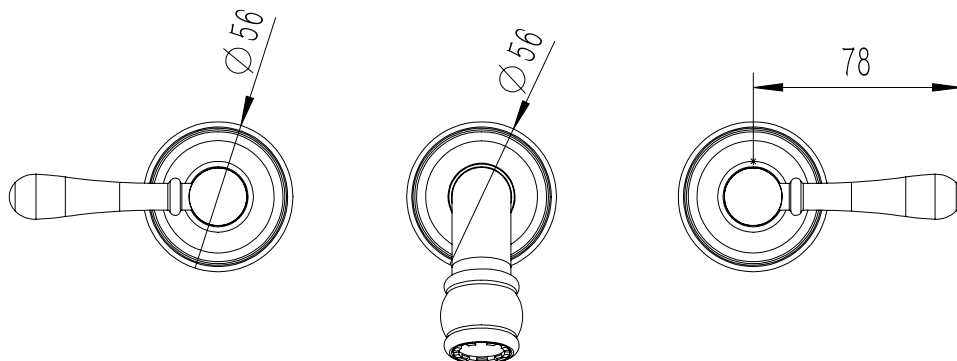

Milli

Milli Voir Wall Bath Set Lever Handle 220mm Brushed Nickel

2265475

SPECIFICATIONS

Recommended Use	Domestic, hotel and commercial
Colour	Brushed Nickel
Material	DR Brass
Recommended Pressure Range	150 - 500 kPa
Max Continuous Working Pressure	500 kPa
Max Continuous Working Temperature	80 deg C
Suitable for Storage Tank Hot Water	Yes
Suitable for Continuous Flow Hot Water	Yes
Suitable for Gravity Feed Hot Water	No

WARRANTY

Warranty - Domestic Use	15 Years
Spare Parts & Labour	12 Months

Please refer to Warranty Page for full Terms and Conditions

Dimensions are nominal measurements only.

CLEANING RECOMMENDATIONS:

We recommend the use of soapy water or approved cleaners. This product should not be cleaned with abrasive materials. Damage caused by any improper treatment is not covered by the product warranty. Refer to Warranty Conditions

Disclaimer: Products in this specification manual must by regulation be installed by licensed and registered trade people. The manufacturer/distributor reserves the right to vary specifications or delete models from their range without prior notification. Dimensions are nominal measurements only. Dimensions and set-outs listed are correct at time of publication however the manufacturer/distributor takes no responsibility for printing errors.

Published 01/06/2020

To see the complete Milli range go to www.reece.com.au