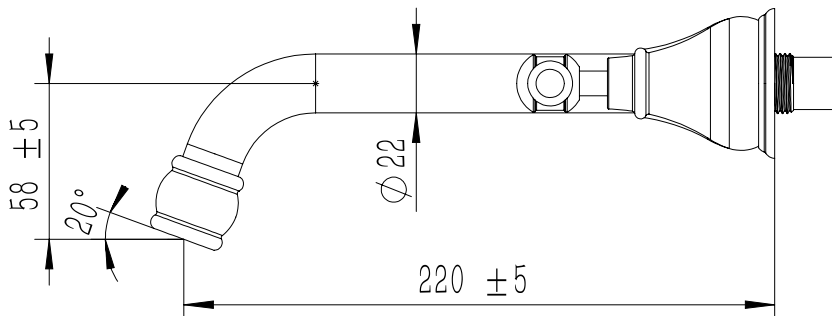

Milli

Milli Voir Wall Bath Set Lever Handle 220mm Brushed Nickel

2265475

SPECIFICATIONS

Recommended Use	Domestic, hotel and commercial
Colour	Brushed Nickel
Material	DR Brass
Recommended Pressure Range	150 - 500 kPa
Max Continuous Working Pressure	500 kPa
Max Continuous Working Temperature	80 deg C
Suitable for Storage Tank Hot Water	Yes
Suitable for Continuous Flow Hot Water	Yes
Suitable for Gravity Feed Hot Water	No

WARRANTY

Warranty - Domestic Use	15 Years
Spare Parts & Labour	12 Months

Please refer to Warranty Page for full Terms and Conditions

Dimensions are nominal measurements only.

CLEANING RECOMMENDATIONS:

We recommend the use of soapy water or approved cleaners. This product should not be cleaned with abrasive materials. Damage caused by any improper treatment is not covered by the product warranty. Refer to Warranty Conditions

Disclaimer: Products in this specification manual must by regulation be installed by licensed and registered trade people. The manufacturer/distributor reserves the right to vary specifications or delete models from their range without prior notification. Dimensions are nominal measurements only. Dimensions and set-outs listed are correct at time of publication however the manufacturer/distributor takes no responsibility for printing errors.

Published 01/06/2020

To see the complete Milli range go to www.reece.com.au