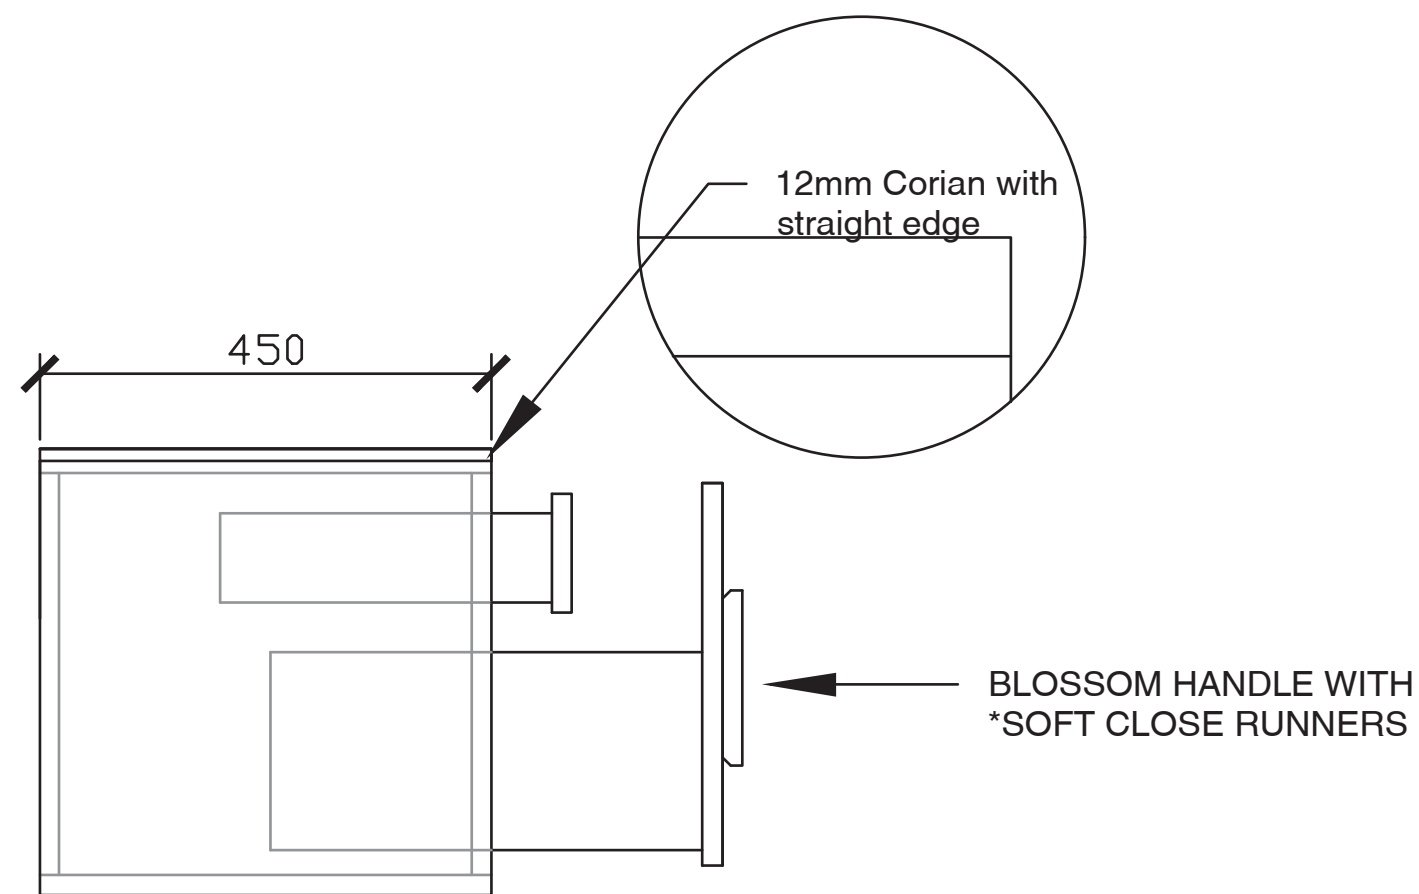

1500W x 450D x 450H

\*\*FULL DRAWER FRONT WITH INTERNAL DRAWER

SIDE VIEW for 1000,1200,1500, 1800 & 2000 ONLY