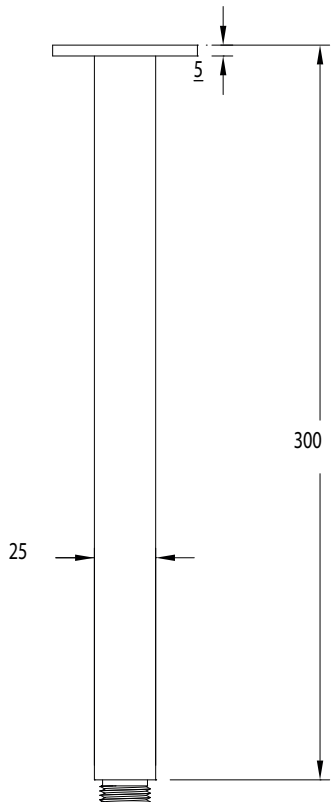

Milli Pure Vertical Shower Arm 300mm

SPECIFICATIONS

Recommended Use	Domestic, Commercial, Hotel
Colour	Chrome, Matte Black, Brushed Nickel, Brushed Gunmetal
Recommended Pressure Range	300 - 500Kpa
Max Continuous Working Pressure	500Kpa
Max Continuous Working Temperature	65 deg. C
Suitable for Storage Tank Hot Water	Yes
Suitable for Continuous Flow Hot Water	Yes
Suitable for Gravity Feed Hot Water	No

WARRANTY

Warranty - Domestic Use	15 Years
Spare Parts	3 Years
Labour	1 Year
Finish	1 Year

Please refer to Warranty Page for full Terms and Conditions

To see the complete Milli range go to www.reece.com.au/bathrooms

Dimensions are nominal measurements only.

Disclaimer: Products in this specification manual must by regulation be installed by licensed and registered trade people. The manufacturer/distributor reserves the right to vary specifications or delete models from their range without prior notification. Dimensions are nominal measurements only. Dimensions and set-outs listed are correct at time of publication however the manufacturer/distributor takes no responsibility for printing errors.

Published 31/01/2019