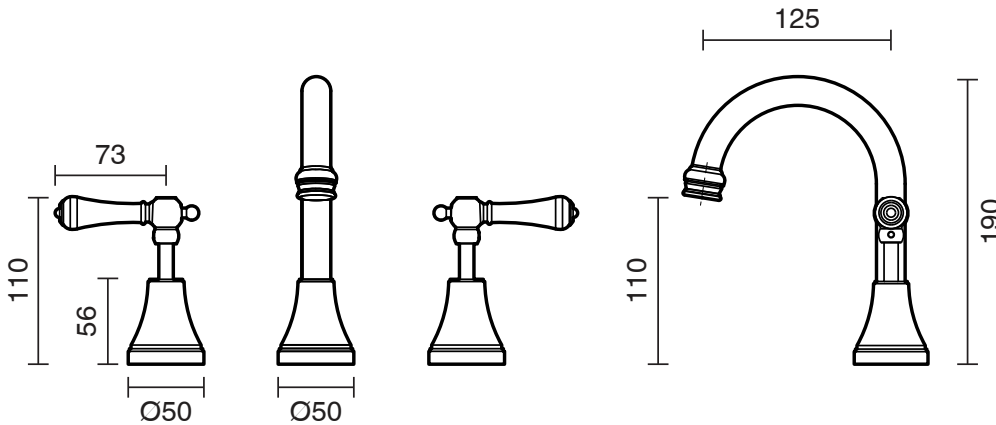

## Kado Era Basin Set Fixed Lever Porcelain Handle Brass Gold (5 Star)

9507579

SPECIFICATIONS	
Recommended Use	Domestic, Hotel & Commercial
Colour	Brass Gold with Porcelain Handles
Finish	Polished
Material	DR Brass
Recommended Pressure Range	150 - 500 kPa
Maximum Continuous Working Temperature	80 deg C
Suitable for Storage Tank Hot Water	Yes
Suitable for Continuous Flow Hot Water	Yes
Suitable for Gravity Feed Hot Water	No
WARRANTY	
Warranty - Domestic Use	10 Years
Spare Parts & Labour	12 Months
<i>Please refer to Warranty Page for full Terms and Conditions</i>	

Dimensions are nominal measurements only.