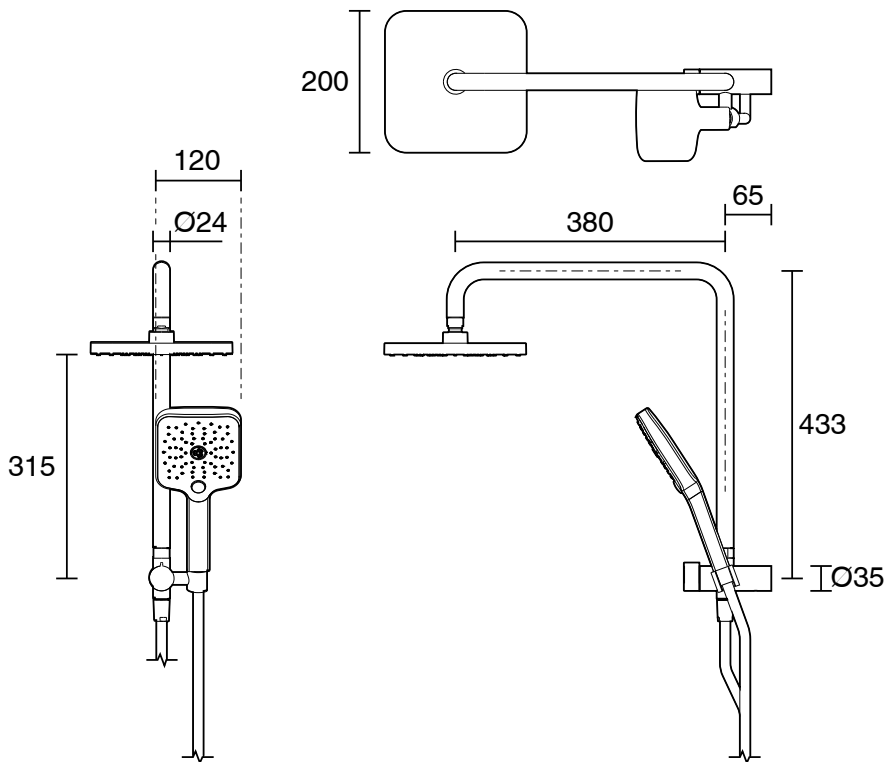

Dimensions are nominal measurements only.

CLEANING RECOMMENDATIONS:

We recommend the use of soapy water or approved cleaners. This product should not be cleaned with abrasive materials. Damage caused by any improper treatment is not covered by the product warranty. Refer to Warranty Conditions

Disclaimer: Products in this specification manual must by regulation be installed by licensed and registered trade people. The manufacturer/distributor reserves the right to vary specifications or delete models from their range without prior notification. Dimensions are nominal measurements only. Dimensions and set-outs listed are correct at time of publication however the manufacturer/distributor takes no responsibility for printing errors.

Published 26/11/2024

To see the complete Mizu range go to www.reece.com.au