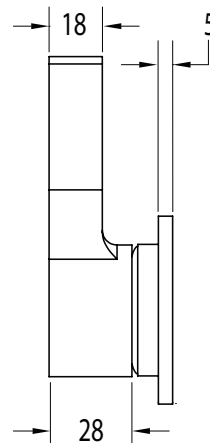

SUSSEX

Sussex Oria Shower/Bath Wall Mixer PVD Brushed Nickel

2265618

SPECIFICATIONS

Recommended Use	Residential;Commercial
Colour Finish	Brushed Nickel
Primary Material	Brass
Recommended Pressure Range	150 - 500 kPa as per AS3500
Max Continuous Working Temperature (deg C)	65
Min Continuous Working Temperature (deg C)	1

WARRANTY

Residential Use (Years)	40
Commercial Use (Years)	10

Please refer to Sussex Warranty page for full Terms and Conditions

Dimensions are nominal measurements only.

CLEANING RECOMMENDATIONS:

We recommend the use of soapy water or approved cleaners. This product should not be cleaned with abrasive materials. Damage caused by any improper treatment is not covered by the product warranty. Refer to Warranty Conditions

Disclaimer: Products in this specification manual must by regulation be installed by licensed and registered trade people. The manufacturer/distributor reserves the right to vary specifications or delete models from their range without prior notification. Dimensions are nominal measurements only. Dimensions and set-outs listed are correct at time of publication however the manufacturer/distributor takes no responsibility for printing errors.

Published 01/04/2026

To see the complete Sussex range go to www.reece.com.au