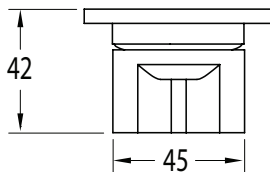

SUSSEX

Sussex Oria Shower/Bath Wall Mixer PVD Brushed Nickel

2265618

SPECIFICATIONS

Recommended Use	Residential;Commercial
Colour Finish	Brushed Nickel
Primary Material	Brass
Recommended Pressure Range	150 - 500 kPa as per AS3500
Max Continuous Working Temperature (deg C)	65
Min Continuous Working Temperature (deg C)	1

WARRANTY

Residential Use (Years)	40
Commercial Use (Years)	10

Please refer to Sussex Warranty page for full Terms and Conditions