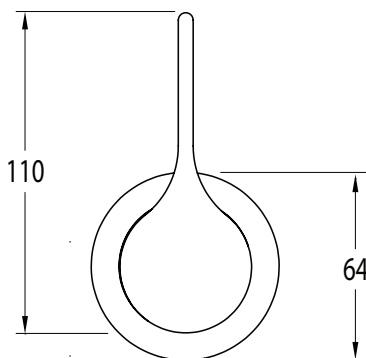

SUSSEX

Sussex Oria Shower/Bath Wall Mixer PVD Brushed Nickel

2265618

SPECIFICATIONS

Recommended Use	Residential;Commercial
Colour Finish	Brushed Nickel
Primary Material	Brass
Recommended Pressure Range	150 - 500 kPa as per AS3500
Max Continuous Working Temperature (deg C)	65
Min Continuous Working Temperature (deg C)	1

WARRANTY

Residential Use (Years)	40
Commercial Use (Years)	10

Please refer to Sussex Warranty page for full Terms and Conditions

Dimensions are nominal measurements only.

CLEANING RECOMMENDATIONS:

We recommend the use of soapy water or approved cleaners. This product should not be cleaned with abrasive materials. Damage caused by any improper treatment is not covered by the product warranty. Refer to Warranty Conditions

Disclaimer: Products in this specification manual must by regulation be installed by licensed and registered trade people. The manufacturer/distributor reserves the right to vary specifications or delete models from their range without prior notification. Dimensions are nominal measurements only. Dimensions and set-outs listed are correct at time of publication however the manufacturer/distributor takes no responsibility for printing errors.

Published 01/04/2026

To see the complete Sussex range go to www.reece.com.au